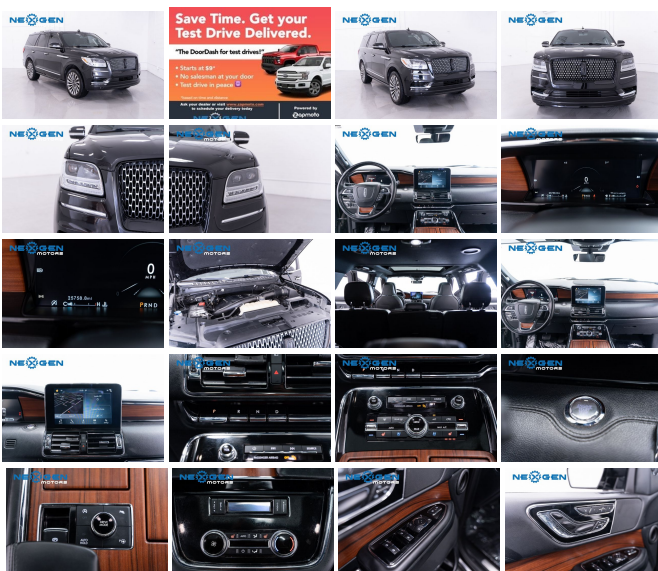

2019 Lincoln Navigator Reserve

View this car on our website at nexgenmotorsutah.com/7176327/ebrochure

Our Price **$47,500**

Specifications:

Year:	2019
VIN:	5LMJJ2LT1KEL01328
Make:	Lincoln
Stock:	L01328
Model/Trim:	Navigator Reserve
Condition:	Pre-Owned
Body:	SUV
Exterior:	Infinite Black Metallic
Engine:	ENGINE: 3.5L TWIN-TURBOCHARGED V6
Interior:	Black Leather
Mileage:	25,776
Drivetrain:	4 Wheel Drive
Economy:	City 16 / Highway 21

2019 Lincoln Navigator Reserve branded title

- 4WD
- NEWER TIRES
- 30 WAY POWER SEATS
- REMOTE ENGINE START
- APPLE CARPLAY / ANDROID AUTO
- POWER RUNNING BOARDS
- 8 PASSENGER SEATING
- HEATED AND COOLED SEATS
- HEATED STEERING WHEEL
- DRIVER ASSIST PACKAGE
- SAVE THOUSANDS WITH NEXGEN MOTORS!

- CALL 801-874-3747 TO TEST DRIVE TODAY!!

** Too busy? We use a third party service called Zapmoto (think DoorDash but for test drives) to bring the car to you. Starts at $9 for time and distance (refunded if purchase is made). Call us to arrange your test drive!

** TRADES - We take trades! Whether you're local or on the other side of the country we'll take your trade! Give us a call, text or email with what you have!

** SERVICE CONTRACT (Warranties) - We offer service coverage plans for your peace of mind, at an affordable price on your new car! You can choose to cover as little as just your engine and transmission to just about the entire car! Most of our vehicles are eligible for these service contracts because of our 3rd party inspections and extensive reconditioning we do on all our vehicles! Mileage and age restrictions may apply. Be sure to ask your sales team member for more details!