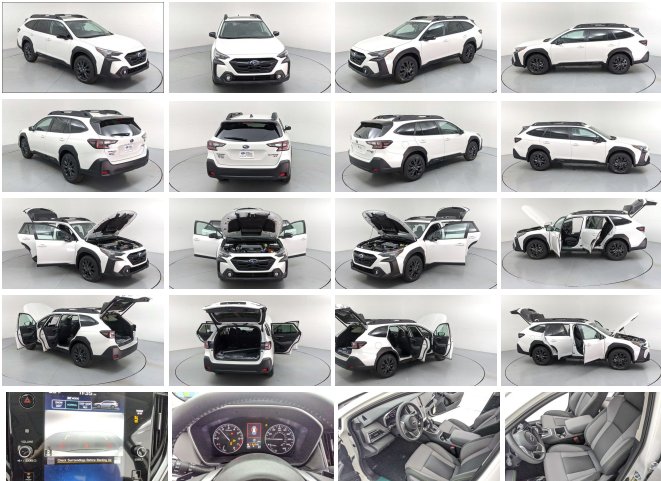

2023 Subaru Outback Onyx Edition XT

View this car on our website at charlestonautosales.com/7176318/ebrochure

Lowest **\$40,453**

Specifications:

Year:	2023
VIN:	4S4BTGLD9P3184382
Make:	Subaru
Stock:	SP184382
Model/Trim:	Outback Onyx Edition XT
Condition:	New
Body:	SUV
Exterior:	Crystal White Pearl
Engine:	Engine: 2.4L DOHC 16 Valve 4-Cyl Intercooled Turbo -inc: Horizontally opposed, Dual Active Valve Control System (DAVCS) Variable Valve Timing, auto start-stop and Electronic Throttle Control (ETC)
Interior:	Gray
Mileage:	0
Drivetrain:	All Wheel Drive
Economy:	City 22 / Highway 29

NAV, Sunroof, Heated Seats, Satellite Radio, Heated Rear Seat, Power Liftgate, All Wheel Drive, Turbo, Alloy Wheels. Onyx Edition XT trim, Crystal White Pearl exterior and Gray interior. FUEL EFFICIENT 29 MPG Hwy/22 MPG City! KEY FEATURES INCLUDE Navigation, All Wheel Drive, Power Liftgate, Heated Driver Seat, Heated Rear Seat, Back-Up Camera, Turbocharged, Satellite Radio, iPod/MP3 Input, Onboard Communications System, Aluminum Wheels, Remote Engine Start, Dual Zone A/C, Blind Spot Monitor, Smart Device Integration. Rear Spoiler, MP3 Player, Remote Trunk Release, Privacy Glass, Keyless Entry. OPTION PACKAGES POWER MOONROOF NAVIGATION RAB Power Moonroof, Reverse Automatic Braking (RAB) System. Subaru Onyx Edition XT with Crystal White Pearl exterior and Gray interior features a 4 Cylinder Engine with 260 HP at 5600 RPM*. MORE ABOUT US You've got a friend in the car business. Horsepower calculations based on trim engine configuration. Fuel economy calculations based on original manufacturer data for trim engine configuration. Please confirm the accuracy of the included equipment by calling us prior to purchase.