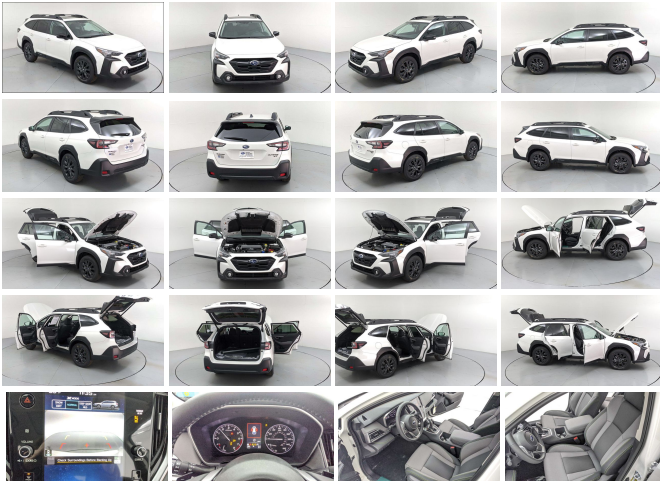

2023 Subaru Outback Onyx Edition XT

View this car on our website at charlestonautosales.com/7176318/ebrochure

Lowest **\$40,453**

Specifications:

Year:	2023
VIN:	4S4BTGLD9P3184382
Make:	Subaru
Stock:	SP184382
Model/Trim:	Outback Onyx Edition XT
Condition:	New
Body:	SUV
Exterior:	Crystal White Pearl
Engine:	Engine: 2.4L DOHC 16 Valve 4-Cyl Intercooled Turbo -inc: Horizontally opposed, Dual Active Valve Control System (DAVCS) Variable Valve Timing, auto start-stop and Electronic Throttle Control (ETC)
Interior:	Gray
Mileage:	0
Drivetrain:	All Wheel Drive
Economy:	City 22 / Highway 29

NAV, Sunroof, Heated Seats, Satellite Radio, Heated Rear Seat, Power Liftgate, All Wheel Drive, Turbo, Alloy Wheels. Onyx Edition XT trim, Crystal White Pearl exterior and Gray interior. FUEL EFFICIENT 29 MPG Hwy/22 MPG City! KEY FEATURES INCLUDE Navigation, All Wheel Drive, Power Liftgate, Heated Driver Seat, Heated Rear Seat, Back-Up Camera, Turbocharged, Satellite Radio, iPod/MP3 Input, Onboard Communications System, Aluminum Wheels, Remote Engine Start, Dual Zone A/C, Blind Spot Monitor, Smart Device Integration. Rear Spoiler, MP3 Player, Remote Trunk Release, Privacy Glass, Keyless Entry. OPTION PACKAGES POWER MOONROOF NAVIGATION RAB Power Moonroof, Reverse Automatic Braking (RAB) System. Subaru Onyx Edition XT with Crystal White Pearl exterior and Gray interior features a 4 Cylinder Engine with 260 HP at 5600 RPM*. MORE ABOUT US You've got a friend in the car business. Horsepower calculations based on trim engine configuration. Fuel economy calculations based on original manufacturer data for trim engine configuration. Please confirm the accuracy of the included equipment by calling us prior to purchase.