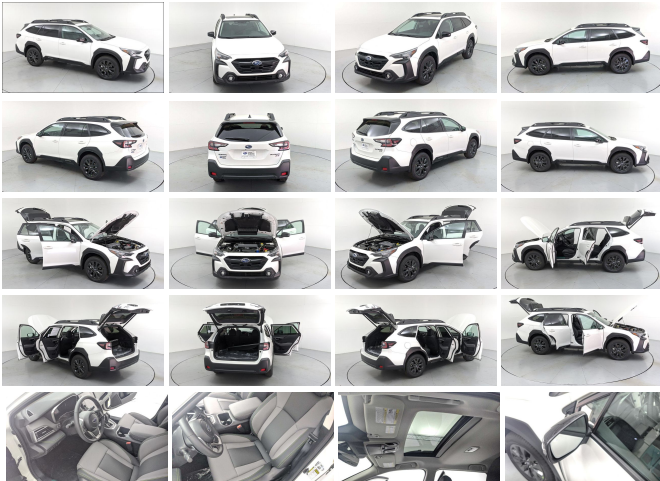

2023 Subaru Outback Onyx Edition XT

View this car on our website at charlestonautosales.com/7176315/ebrochure

Lowest **\$40,453**

Specifications:

Year:	2023
VIN:	4S4BTGLD9P3182924
Make:	Subaru
Stock:	SP182924
Model/Trim:	Outback Onyx Edition XT
Condition:	New
Body:	SUV
Exterior:	Crystal White Pearl
Engine:	Engine: 2.4L DOHC 16 Valve 4-Cyl Intercooled Turbo -inc: Horizontally opposed, Dual Active Valve Control System (DAVCS) Variable Valve Timing, auto start-stop and Electronic Throttle Control (ETC)
Interior:	Gray
Mileage:	0
Drivetrain:	All Wheel Drive
Economy:	City 22 / Highway 29

Navigation, Sunroof, Heated Seats, Satellite Radio, Back-Up Camera, Power Liftgate, All Wheel Drive, Turbo Charged, Alloy Wheels, Heated Rear Seat. Onyx Edition XT trim. FUEL EFFICIENT 29 MPG Hwy/22 MPG City! KEY FEATURES INCLUDE Navigation, Sunroof, All Wheel Drive, Power Liftgate, Heated Driver Seat, Heated Rear Seat, Back-Up Camera, Turbocharged, Satellite Radio, iPod/MP3 Input, Onboard Communications System, Aluminum Wheels, Remote Engine Start, Dual Zone A/C, Blind Spot Monitor Rear Spoiler, MP3 Player, Remote Trunk Release, Privacy Glass, Keyless Entry. WHO WE ARE You've got a friend in the car business. Fuel economy calculations based on original manufacturer data for trim engine configuration. Please confirm the accuracy of the included equipment by calling us prior to purchase.