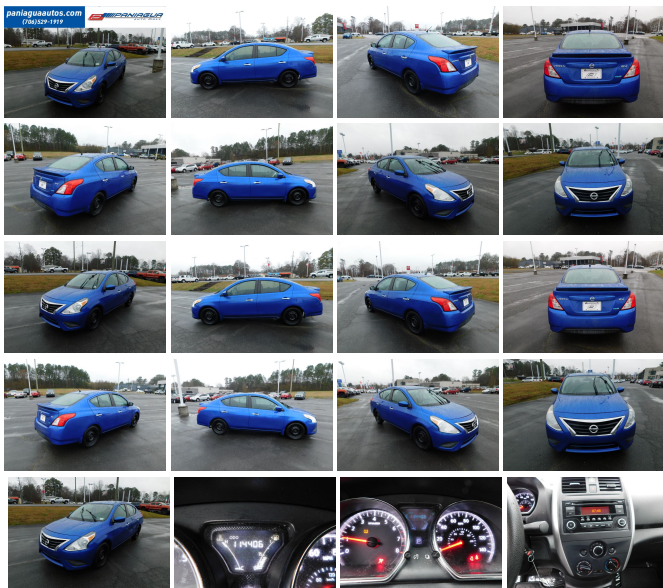

# 2015 Nissan Versa SV

View this car on our website at [paniaguaautos.com/7176185/ebrochure](http://paniaguaautos.com/7176185/ebrochure)

Our Price **\$6,995**

## Specifications:

<b>Year:</b>	2015
<b>VIN:</b>	3N1CN7AP3FL883268
<b>Make:</b>	Nissan
<b>Stock:</b>	9730
<b>Model/Trim:</b>	Versa SV
<b>Condition:</b>	Pre-Owned
<b>Body:</b>	Sedan
<b>Exterior:</b>	Blue
<b>Engine:</b>	Engine: 1.6L DOHC 16 Valve 4-Cylinder
<b>Interior:</b>	Black Cloth
<b>Transmission:</b>	AUTOMATIC
<b>Mileage:</b>	114,406
<b>Drivetrain:</b>	Front Wheel Drive
<b>Economy:</b>	City 31 / Highway 40

2015 NISSAN VERSA 1.6L 4 CYLINDER AUTOMATIC CLOTH INTERIOR ALL POWER HURRY IN TODAY AND CHECK OUT OUR MOST RECENT INVENTORY WE HAVE THE BEST SELECTION OF USED VEHICLES IN TOWN COME SEE US SOON

2015 Nissan Versa SV