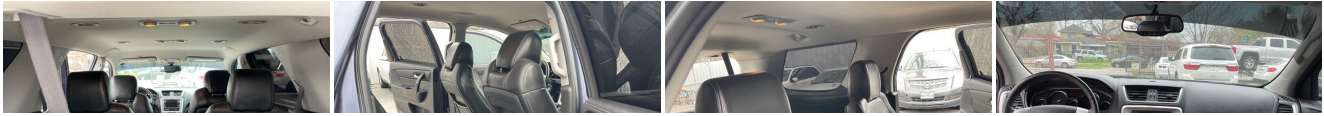

Specifications:

Year:	2013
VIN:	1GKKVRKD6DJ220844
Make:	GMC
Model/Trim:	Acadia SLT
Condition:	Pre-Owned
Body:	SUV
Exterior:	Atlantis Blue Metallic
Engine:	ENGINE, 3.6L SIDI V6
Interior:	Ebony Leather
Mileage:	169,480
Drivetrain:	All Wheel Drive
Economy:	City 16 / Highway 23