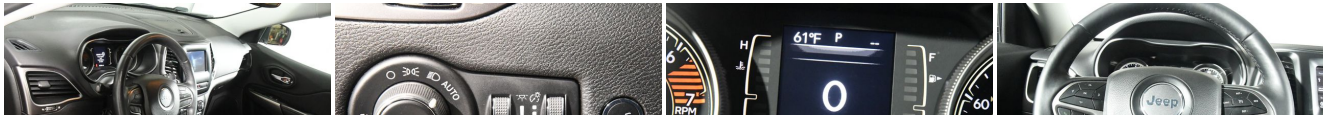

Specifications:

Year:	2019
VIN:	1C4PJMLB6KD228290
Make:	Jeep
Stock:	5477
Model/Trim:	Cherokee Latitude Plus
Condition:	Pre-Owned
Body:	SUV
Exterior:	Billet Silver Metallic Clearcoat
Engine:	ENGINE: 2.4L I4 ZERO EVAP M-AIR W/ESS
Interior:	Black Leather
Mileage:	78,784
Drivetrain:	4 Wheel Drive
Economy:	City 21 / Highway 29

Vehicle Description

FREE LIFETIME WARRANTY

We are A PLUS RATED by the Better Business Bureau. HIGHEST RATING POSSIBLE

[See Our Website for Details](#)

Installed Options

Interior

- 12-Way Power Driver Seat -inc: Power Recline, Height Adjustment, Fore/Aft Movement, Cushion Tilt and Power 4-Way Lumbar Support
- Apple CarPlay- Front Seats w/Cloth Back Material and Power 4-Way Driver Lumbar
- Gauges -inc: Speedometer, Odometer, Voltmeter, Engine Coolant Temp, Tachometer, Oil Temperature, Transmission Fluid Temp, Trip Odometer and Trip Computer
- Google Android Auto
- Power 1st Row Windows w/Driver And Passenger 1-Touch Up/Down
- Power Door Locks w/Autolock Feature
- Power Rear Windows and Fixed 3rd Row Windows
- Proximity Key For Doors And Push Button Start
- Remote Keyless Entry w/Integrated Key Transmitter, Illuminated Entry and Panic Button
- Trip Computer- 1 Seatback Storage Pocket- 3 12V DC Power Outlets
- 6-Way Passenger Seat -inc: Manual Recline, Height Adjustment and Fore/Aft Movement
- 60-40 Folding Split-Bench Front Facing Manual Reclining Fold Forward Seatback Cloth/Vinyl Rear Seat
- Air Filtration- Cargo Area Concealed Storage- Cargo Space Lights- Carpet Floor Trim
- Cloth/Premium Vinyl Bucket Seats- Compass
- Covered Dashboard Storage, Driver And Passenger Door Bins
- Cruise Control w/Steering Wheel Controls- Day-Night Rearview Mirror
- Delayed Accessory Power- Digital/Analog Appearance
- Driver And Passenger Visor Vanity Mirrors w/Driver And Passenger Illumination
- Driver Foot Rest- Fade-To-Off Interior Lighting- Front And Rear Map Lights
- Front Center Armrest and Rear Center Armrest- Front Cupholder
- Full Carpet Floor Covering -inc: Carpet Front And Rear Floor Mats - Full Cloth Headliner
- Full Floor Console w/Covered Storage, Mini Overhead Console w/Storage and 3 12V DC Power Outlets
- HVAC -inc: Underseat Ducts and Console Ducts - Illuminated Glove Box

Option Packages

Factory Installed Packages

ENGINE: 2.4L I4 ZERO EVAP M-AIR W/ESS

COLD WEATHER GROUP

-inc: Engine Block Heater, Remote Start System, Windshield Wiper De-Icer, Heated Front Seats, Heated Steering Wheel, All-Season Floor Mats **$895**

COMFORT/CONVENIENCE GROUP

-inc: Remote Start System, 115V Auxiliary Power Outlet, Universal Garage Door Opener, Humidity Sensor, Rear View Auto Dim Mirror, Power Liftgate, Security Alarm, Air Conditioning ATC w/Dual Zone Control, Premium Air Filter **$995**

LATITUDE PLUS BADGE

RADIO: UCONNECT 4C NAV W/8.4" DISPLAY