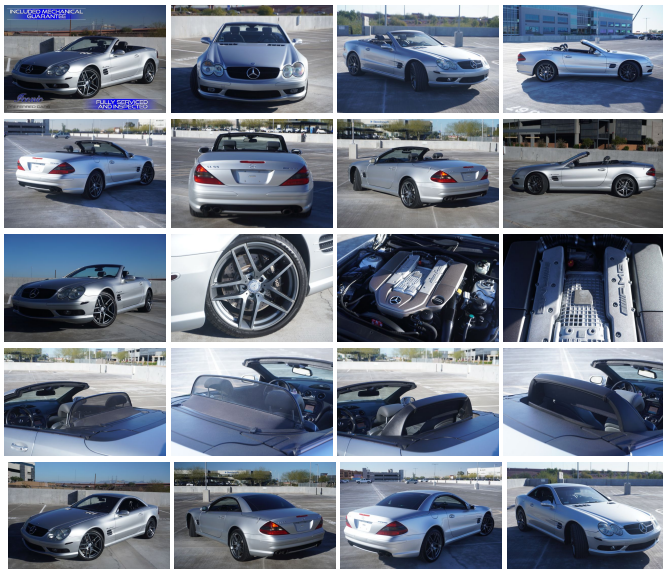

iconicpreferred.com
4808435171
2175 E 5th ST
Tempe, Arizona
85281

Iconic Preferred
Cars

2003 Mercedes-Benz SL55 AMG

View this car on our website at [iconicpreferred.com/7175918/ebrochure](https://www.iconicpreferred.com/7175918/ebrochure)

Our Price **\$17,919**

Specifications:

Year: 2003
VIN: WDBSK74F93F056478
Make: Mercedes-Benz
Stock: 056478
Model/Trim: SL55 AMG
Condition: Pre-Owned
Body: Convertible
Exterior: Brilliant Silver Metallic
Engine: 5.5L SOHC SMPI supercharged 24-valve V8 engine
Interior: Charcoal Leather
Mileage: 105,584
Drivetrain: Rear Wheel Drive
Economy: City 14 / Highway 20