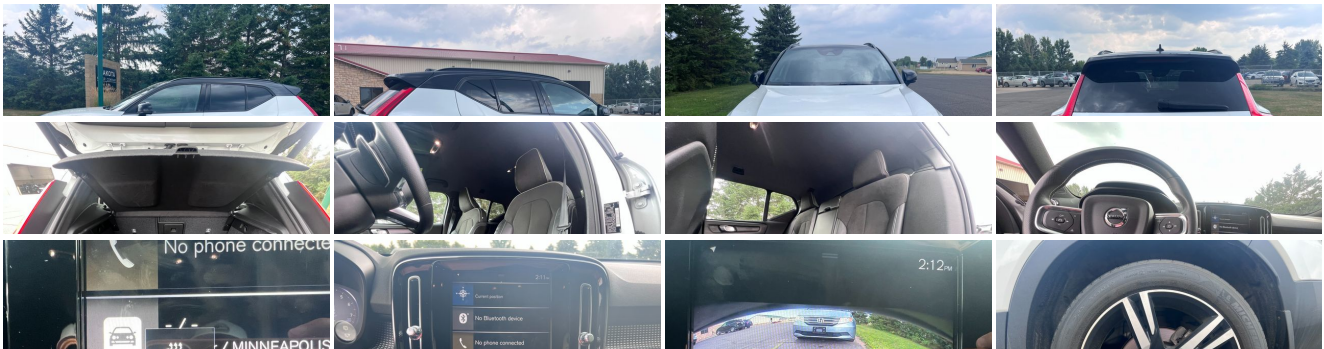

Specifications:

Year: 2019
VIN: YV4162UM3K2048754