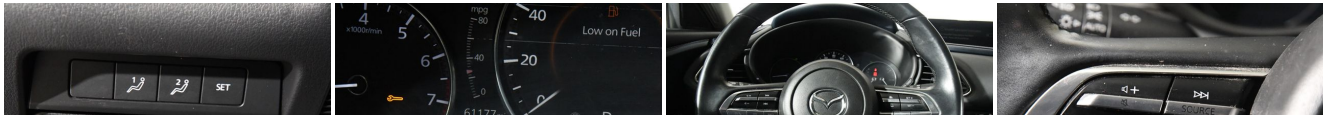

Specifications:

Year:	2020
VIN:	3MVDMBDL2LM105015
Make:	Mazda
Stock:	5460
Model/Trim:	CX-30 Preferred Package
Condition:	Pre-Owned
Body:	SUV
Exterior:	Sonic Silver Metallic
Engine:	Engine: 2.5L SKYACTIV-G DOHC 16-Valve I4 VVT
Interior:	Black Leather
Mileage:	61,177
Drivetrain:	All Wheel Drive
Economy:	City 24 / Highway 31

Vehicle Description