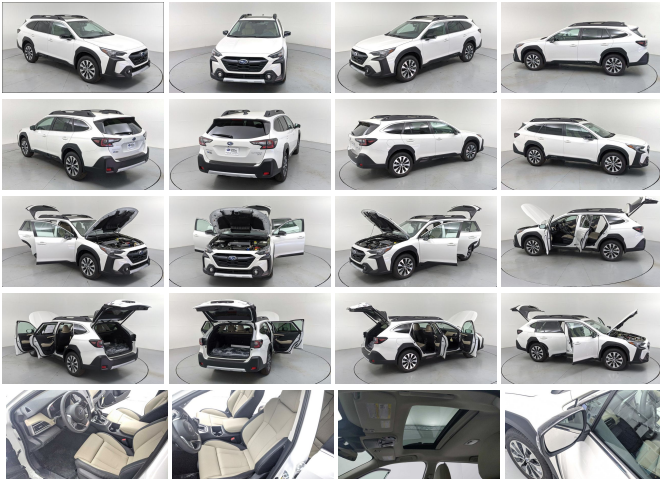

2023 Subaru Outback Limited XT

View this car on our website at charlestonautosales.com/7175082/ebrochure

Lowest **\$41,941**

Specifications:

Year:	2023
VIN:	4S4BTGND7P3168890
Make:	Subaru
Stock:	SP168890
Model/Trim:	Outback Limited XT
Condition:	New
Body:	SUV
Exterior:	Crystal White Pearl
Engine:	Engine: 2.4L DOHC 16 Valve 4-Cyl Intercooled Turbo -inc: Horizontally opposed, Dual Active Valve Control System (DAVCS) Variable Valve Timing, auto start-stop and Electronic Throttle Control (ETC)
Interior:	Ivory Leather
Mileage:	216
Drivetrain:	All Wheel Drive
Economy:	City 22 / Highway 29

Navigation, Moonroof, Heated Leather Seats, Back-Up Camera, Heated Rear Seat, All Wheel Drive, Turbo Charged, Aluminum Wheels. Crystal White Pearl exterior and Warm Ivory interior, Limited XT trim. EPA 29 MPG Hwy/22 MPG City! KEY FEATURES INCLUDE Leather Seats, Navigation, Sunroof, All Wheel Drive, Power Liftgate, Heated Driver Seat, Heated Rear Seat, Back-Up Camera, Turbocharged, Premium Sound System, Satellite Radio, iPod/MP3 Input, Onboard Communications System, Aluminum Wheels, Remote Engine Start Rear Spoiler, MP3 Player, Privacy Glass, Keyless Entry, Remote Trunk Release. OPTION PACKAGES WIRELESS CHARGER. Subaru Limited XT with Crystal White Pearl exterior and Warm Ivory interior features a 4 Cylinder Engine with 260 HP at 5600 RPM*. OUR OFFERINGS You've got a friend in the car business. Horsepower calculations based on trim engine configuration. Fuel economy calculations based on original manufacturer data for trim engine configuration. Please confirm the accuracy of the included equipment by calling us prior to purchase.