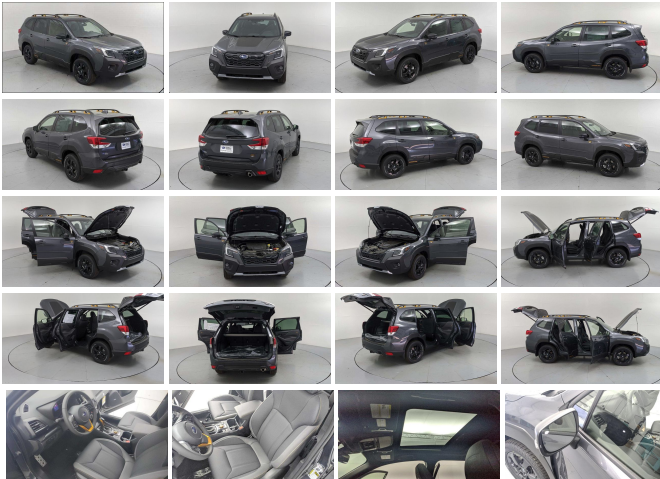

2023 Subaru Forester Wilderness

View this car on our website at charlestonautosales.com/7175071/ebrochure

Lowest **\$38,758**

Specifications:

Year:	2023
VIN:	JF2SKAMC7PH437732
Make:	Subaru
Stock:	SP437732
Model/Trim:	Forester Wilderness
Condition:	New
Body:	SUV
Exterior:	Magnetite Gray Metallic
Engine:	Engine: 2.5L DOHC 16 Valve 4-Cylinder - inc: Dual Active Valve Control System (DAVCS) variable valve timing and Electronic Throttle Control (ETC)
Interior:	Gray
Mileage:	0
Drivetrain:	All Wheel Drive
Economy:	City 25 / Highway 28

Sunroof, Heated Seats, Remote Engine Start, Onboard Communications System, CD Player, Satellite Radio, Back-Up Camera, Panoramic Roof, All Wheel Drive, Alloy Wheels, iPod/MP3 Input. FUEL EFFICIENT 28 MPG Hwy/25 MPG City! Wilderness trim KEY FEATURES INCLUDE Sunroof, Panoramic Roof, All Wheel Drive, Heated Driver Seat, Back-Up Camera, Satellite Radio, iPod/MP3 Input, CD Player, Onboard Communications System, Aluminum Wheels, Remote Engine Start, Dual Zone A/C, Smart Device Integration, Lane Keeping Assist, Blind Spot Monitor. Rear Spoiler, MP3 Player, Keyless Entry, Privacy Glass, Child Safety Locks. VISIT US TODAY You've got a friend in the car business. Fuel economy calculations based on original manufacturer data for trim engine configuration. Please confirm the accuracy of the included equipment by calling us prior to purchase.