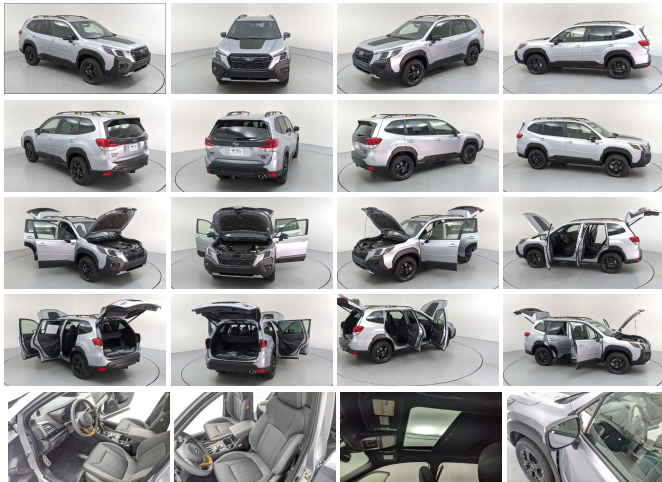

NAV, Sunroof, Heated Seats, Remote Engine Start, Back-Up Camera, Panoramic Roof, Alloy Wheels, Tow Hitch, TRAILER HITCH, All Wheel Drive. Ice Silver Metallic exterior and Gray interior, Wilderness trim. EPA 28 MPG Hwy/25 MPG City! KEY FEATURES INCLUDE Sunroof, Panoramic Roof, All Wheel Drive, Heated Driver Seat, Back-Up Camera, Aluminum Wheels, Remote Engine Start, Dual Zone A/C, Blind Spot Monitor, Lane Keeping Assist, Brake Actuated Limited Slip Differential, WiFi Hotspot, Heated Seats Rear Spoiler, Keyless Entry, Privacy Glass, Child Safety Locks, Heated Mirrors. OPTION PACKAGES 8' AUDIO W/harman/kardon POWER REAR GATE Power Rear Gate, automatic close and height memory, Radio: Subaru Starlink 8.0' Multimedia Nav System, AM/FM stereo HD Radio w/single-disc CD player, MP3/WMA/CRR/RW file capability, multi-touch gesture high resolution display screen, voice activated controls, Bluetooth?? audio streaming, hands-free phone connectivity and hands-free SMS text messaging connectivity (refer to subaru.com for cell phone compatibility), Near Field Communication (NFC), iPod control capability, SiriusXM All Access radio (4 months free trial/subscription required after), smartphone integration for AHA, Android Auto, Apple CarPlay, Pandora and Starlink cloud applications (refer to subaru.com for app availability), USB and Over The Air (OTA) audio system update, steering wheel, EXTERIOR INTERIOR AUTO-DIMMING MIRROR Auto-Dimming Exterior Mirror w/Approach Light, Auto-Dimming Mirror w/Compass HomeLink, TRAILER HITCH. Subaru Wilderness with Ice Silver Metallic exterior and Gray interior features a 4 Cylinder Engine with 182 HP at 5800 RPM\*. BUY FROM AN AWARD WINNING DEALER You've got a friend in the car business. Horsepower calculations based on trim engine configuration. Fuel economy calculations based on original manufacturer data for trim engine configuration. Please confirm the accuracy of the included equipment by calling us prior to purchase.