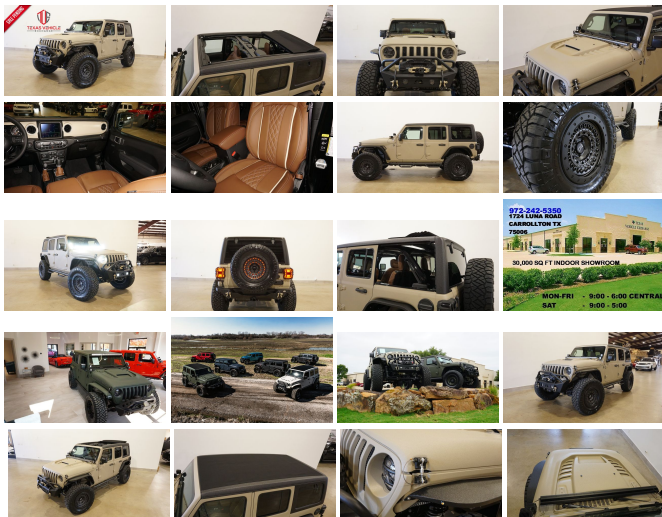

# 2023 Jeep Wrangler Unlimited Sport 4X4 DIESEL, SKY TOP, DUPONT KEVLAR, LIFT

View this car on our website at [tveauto.com/7174997/ebrochure](https://tveauto.com/7174997/ebrochure)

Our Price **\$93,900**

## Specifications:

|                      |   |
|----------------------|---|
| <b>Year:</b>         | 2023  |
| <b>VIN:</b>          | 1C4HJXDM1PW581795   |
| <b>Make:</b>         | Jeep  |
| <b>Stock:</b>        | 581795  |
| <b>Model/Trim:</b>   | Wrangler Unlimited Sport 4X4<br>DIESEL, SKY TOP, DUPONT<br>KEVLAR, LIFT |
| <b>Condition:</b>    | Pre-Owned   |
| <b>Body:</b>         | SUV   |
| <b>Exterior:</b>     | Tan   |
| <b>Engine:</b>       | ENGINE: 3.0L V6 TURBO DIESEL W/ESS<br>G3                                |
| <b>Interior:</b>     | Brown Leather   |
| <b>Transmission:</b> | TRANSMISSION: 8-SPEED AUTOMATIC<br>(8HP75)                              |
| <b>Mileage:</b>      | 51  |
| <b>Drivetrain:</b>   | 4 Wheel Drive   |
| <b>Economy:</b>      | City 17 / Highway 23  |

## QUICK ORDER PACKAGE 26S SPORT S

-inc: Engine: 3.0L V6 Turbo Diesel w/ESS G3, Transmission: 8-Speed Automatic (8HP75), Front 1-Touch Down Power Windows, Speed Sensitive Power Locks, Sport S, Power Heated Mirrors, Automatic Headlamps, Premium Wrapped Steering Wheel, Security Alarm, Remote Keyless Entry, Sun Visors w/Illuminated Vanity Mirrors