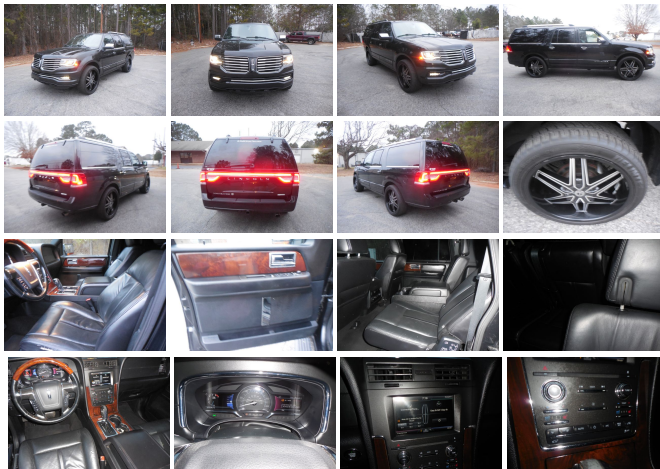

2015 Lincoln Navigator L

View this car on our website at zamsusedcars.net/7174355/ebrochure

Our Price **\$21,900**

Specifications:

Year:	2015
VIN:	5LMJJ3HT7FEJ14969
Make:	Lincoln
Stock:	j14969
Model/Trim:	Navigator L
Condition:	Pre-Owned
Body:	SUV
Exterior:	Black
Engine:	ENGINE: 3.5L V6 ECOBOOST
Interior:	Black Leather
Mileage:	221,000
Drivetrain:	Rear Wheel Drive
Economy:	City 15 / Highway 20

Exterior

- Auto On/Off Projector Beam High Intensity Low/High Beam Daytime Running Directionally Adaptive Headlamps w/Delay-Off
- Body-Colored Bodyside Cladding- Body-Colored Front Bumper w/2 Tow Hooks
- Body-Colored Rear Step Bumper- Chrome Door Handles
- Chrome Power Heated Side Mirrors w/Driver Auto Dimming, Power Folding and Turn Signal Indicator
- Chrome Side Windows Trim and Black Front Windshield Trim - Clearcoat Paint
- Composite/Galvanized Steel Panels- Deep Tinted Glass
- Flip-Up Rear Window w/Fixed Interval Wiper and Defroster
- Full-Size Spare Tire Stored Underbody w/Crankdown- LED Brakelights
- Metal-Look Grille w/Chrome Surround - Perimeter/Approach Lights
- Power Liftgate Rear Cargo Access- Power Running Boards- Roof Rack
- Speed Sensitive Rain Detecting Variable Intermittent Wipers- Steel Spare Wheel
- Tailgate/Rear Door Lock Included w/Power Door Locks
- Tires: P275/55R20 AS BSW -inc: P275/65R18 AT OWL spare tire
- Wheels: 20" Ultra Brite Machined Aluminum -inc: 18" steel spare wheel