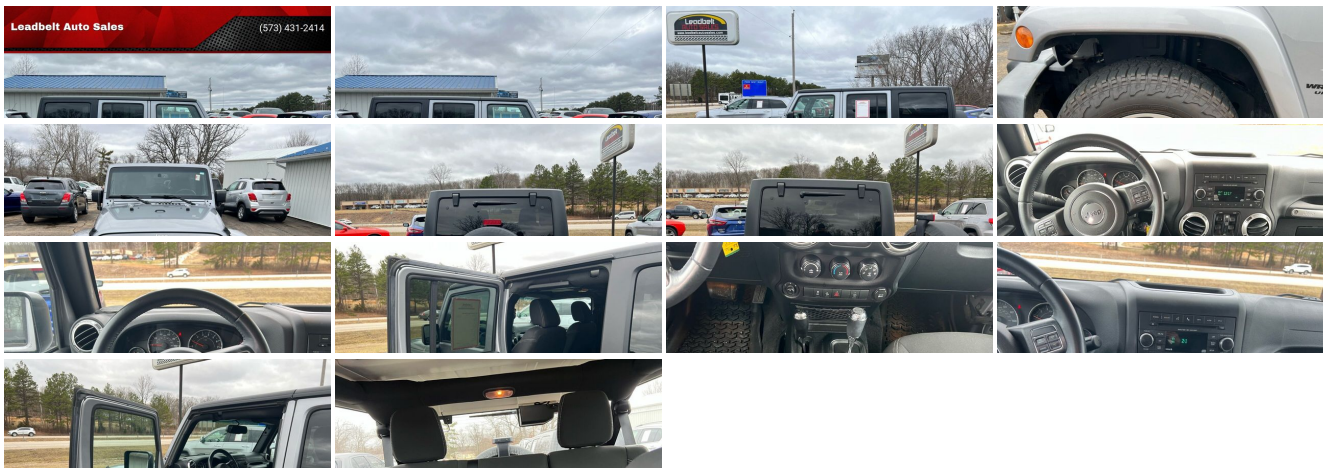

Details

Contact

Specifications:

Year:	2016
VIN:	1C4BJWEG2GL264831
Make:	Jeep
Stock:	P4657
Model/Trim:	Wrangler Unlimited Sahara
Condition:	Pre-Owned
Body:	SUV
Exterior:	Silver
Engine:	ENGINE: 3.6L V6 24V VVT
Interior:	Black
Mileage:	97,306
Drivetrain:	4 Wheel Drive
Economy:	City 16 / Highway 20

Vehicle Description

Used 2016 Jeep Wrangler Unlimited Sahara SUV For Sale In Farmington, MO

This Pre-Owned 2016 Jeep Wrangler Unlimited Sahara SUV is for sale at Leadbelt Auto Sales located in Farmington, Missouri. Reach out to Leadbelt Auto Sales, [CONTACT US](#) for more information. If this isn't the exact Jeep SUV you're looking for don't hesitate to go back and [REVISE YOUR SEARCH](#). We're sure to have the perfect pre-owned vehicle for you in our showroom near St. Louis, Missouri. Visit Leadbelt Auto Sales, the premier pre-owned car dealership of Missouri.