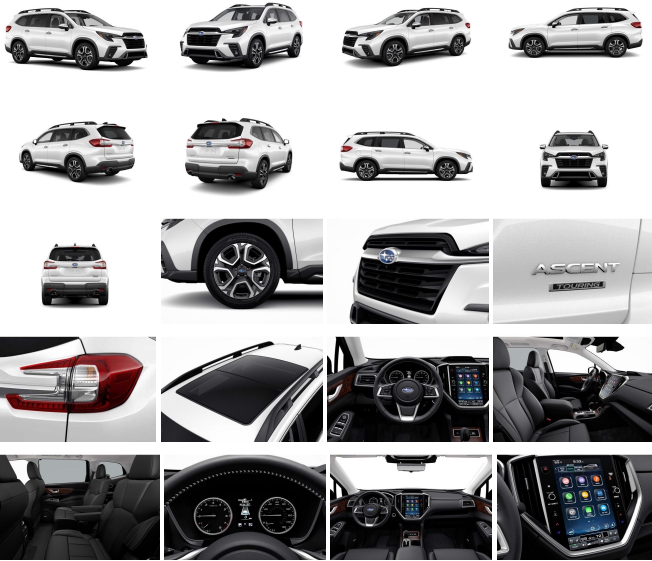

2023 Subaru Ascent Touring

View this car on our website at charlestonautosales.com/7174041/ebrochure

Lowest **\$51,091**

Specifications:

Year:	2023
VIN:	4S4WMAWD6P3420350
Make:	Subaru
Stock:	SP420350
Model/Trim:	Ascent Touring
Condition:	New
Body:	SUV
Exterior:	Crystal White Pearl
Engine:	Engine: 2.4L DOHC 16 Valve 4-Cylinder Turbo -inc: twin scroll intercooled turbocharger, Dual Active Valve Control System (DAVCS) variable valve timing and Electronic Throttle Control (ETC)
Interior:	Black Leather
Mileage:	0
Drivetrain:	All Wheel Drive
Economy:	City 19 / Highway 25

NAV, Sunroof, 3rd Row Seat, Heated Leather Seats, All Wheel Drive, Turbo, Quad Seats, Alloy Wheels, Panoramic Roof. Touring trim. EPA 25 MPG Hwy/19 MPG City! Warranty 5 yrs/60k Miles - Drivetrain Warranty KEY FEATURES INCLUDE Leather Seats, Third Row Seat, Navigation, Sunroof, Panoramic Roof, All Wheel Drive, Quad Bucket Seats, Power Liftgate, Rear Air, Heated Driver Seat, Heated Rear Seat, Cooled Driver Seat, Back-Up Camera, Turbocharged, Premium Sound System Rear Spoiler, MP3 Player, Keyless Entry, Privacy Glass, Remote Trunk Release. WHY BUY FROM US You've got a friend in the car business. Fuel economy calculations based on original manufacturer data for trim engine configuration. Please confirm the accuracy of the included equipment by calling us prior to purchase.