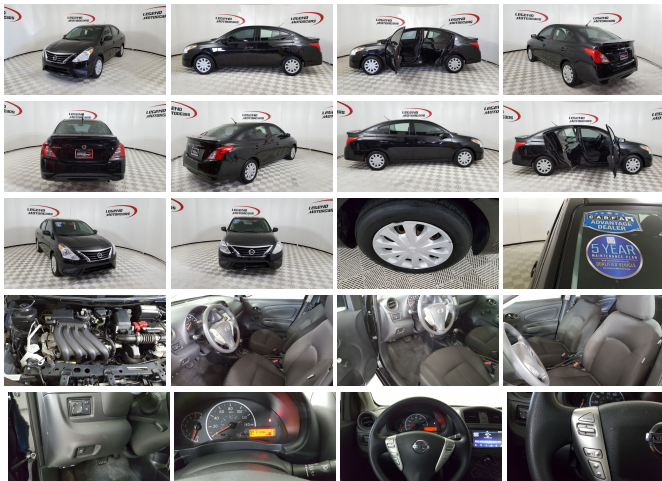

2019 Nissan Versa Sedan S Plus

View this car on our website at legendmotorcars.com/7173756/ebrochure

Specifications:

Year:	2019
VIN:	3N1CN7AP0KL800082
Make:	Nissan
Stock:	18346
Model/Trim:	Versa Sedan S Plus
Condition:	Pre-Owned
Body:	Sedan
Exterior:	Super Black
Engine:	1.6L
Interior:	Charcoal Cloth
Mileage:	101,348
Drivetrain:	Front Wheel Drive
Economy:	City 31 / Highway 39

Come test drive this Clean, Roomy and Fuel Efficient 2019 Nissan Versa. This Versa is powered by economical 1.6 liter dual overhead cam 16 valve I4 engine mated with a smooth operating automatic transmission. It is equipped with manual windows and locks, tilt wheel w/audio controls, cruise, power mirrors, front/side airbags, safety curtain, anti-lock brakes, traction control, tire pressure monitoring, back up camera, 7" touchscreen, Bluetooth, AM/FM CD with aux audio jack/USB and 15" wheels w/full covers.