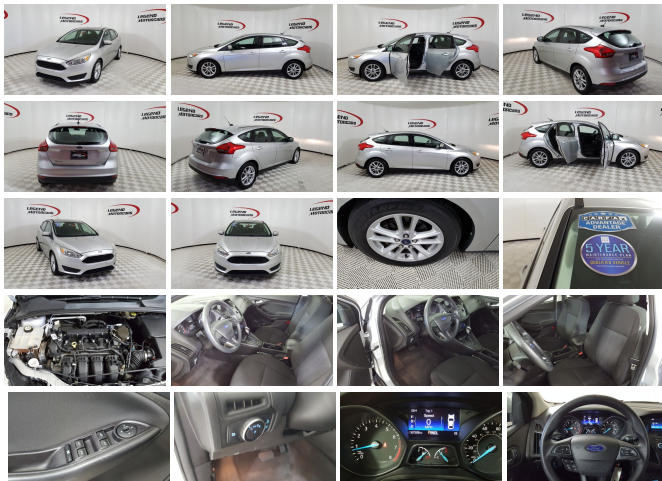

2015 Ford Focus SE

View this car on our website at legendmotorcars.com/7173721/ebrochure

Website Price **\$14,450**

Specifications:

Year:	2015
VIN:	1FADP3K25FL351464
Make:	Ford
Stock:	18443
Model/Trim:	Focus SE
Condition:	Pre-Owned
Body:	Sedan
Exterior:	Ingot Silver
Engine:	2.0L
Interior:	Charcoal Black Cloth
Mileage:	67,599
Drivetrain:	Front Wheel Drive
Economy:	City 26 / Highway 36

Take a look at this Stylish and Fuel Efficient 2015 Ford Focus. This Focus is powered by a economical Duratec 2.0 liter 16 valve GDI engine mated with a smooth shifting automatic transmission and is capable of over 35 mpg. It is equipped with power windows and locks, tilt/telescoping wheel w/audio controls, cruise, power mirrors, front/side airbags, safety curtain, anti lock brakes, traction control, drivers information center, remote keyless entry, SYNC voice activated communications & entertainment system, power drivers seat, back up camera, Bluetooth, AM/FM CD with aux audio jack/USB and Alloy wheels.

Option Packages

Factory Installed Packages

ENGINE: 2.0L I-4 GDI TI-VCT FLEX FUEL

SE POWER SEAT SYSTEM

-inc: 8-way Power Cloth w/Power Lumbar,
Reverse Sensing

\$495

INGOT SILVER

CHARCOAL BLACK, CLOTH FRONT BUCKET SEATS