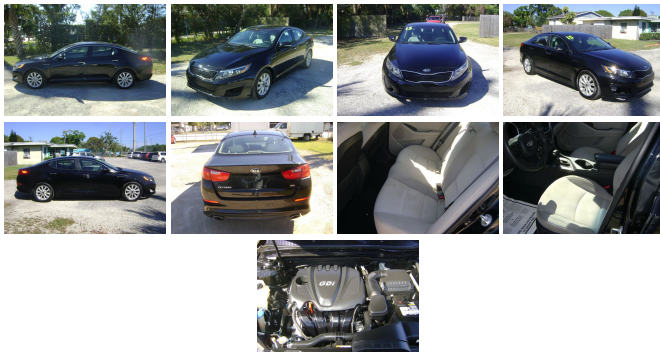

## 2015 Kia Optima LX

View this car on our website at [jandjautosales.net/7173331/ebrochure](http://jandjautosales.net/7173331/ebrochure)

Our Price **\$8,297**

### Specifications:

<b>Year:</b>	2015
<b>VIN:</b>	KNAGM4A73F5613499
<b>Make:</b>	Kia
<b>Stock:</b>	7068RL
<b>Model/Trim:</b>	Optima LX
<b>Condition:</b>	Pre-Owned
<b>Body:</b>	Sedan
<b>Exterior:</b>	BLACK
<b>Engine:</b>	Engine: 2.4L DOHC I4 GDI
<b>Interior:</b>	GREY Cloth
<b>Mileage:</b>	138,242
<b>Drivetrain:</b>	Front Wheel Drive
<b>Economy:</b>	City 23 / Highway 34

2015 Kia Optima LX

J and J Auto Sales - 772-595-1997 - View this car on our website at [jandjautosales.net/7173331/ebrochure](http://jandjautosales.net/7173331/ebrochure)

## Mechanical

- Engine: 2.4L DOHC I4 GDI- Transmission: 6-Speed Automatic w/Sportmatic
  - Transmission w/Driver Selectable Mode- Front-Wheel Drive- 2.88 Axle Ratio
  - 70-Amp/Hr 760CCA Maintenance-Free Battery w/Run Down Protection
  - 150 Amp Alternator- Gas-Pressurized Shock Absorbers- Front And Rear Anti-Roll Bars
  - Electric Power-Assist Speed-Sensing Steering- 18.5 Gal. Fuel Tank
  - Quasi-Dual Stainless Steel Exhaust w/Chrome Tailpipe Finisher
  - Strut Front Suspension w/Coil Springs- Multi-Link Rear Suspension w/Coil Springs
  - 4-Wheel Disc Brakes w/4-Wheel ABS, Front Vented Discs, Brake Assist and Hill Hold Control
- 