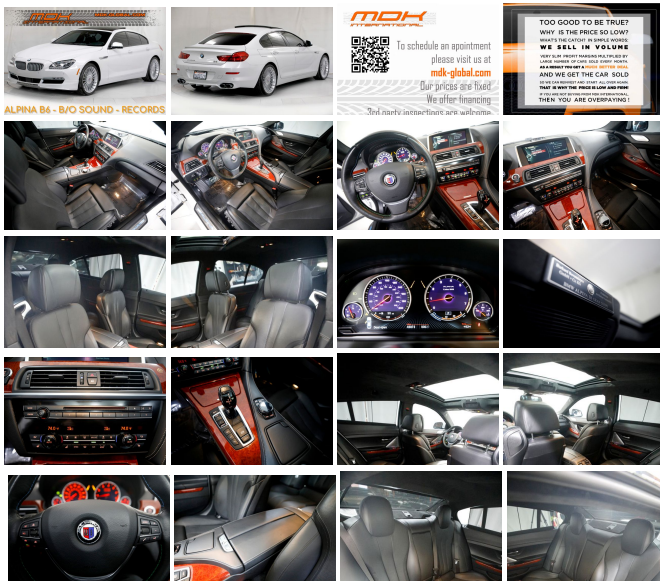

2015 BMW ALPINA B6 xDrive Gran Coupe - 1 of 310 made - Service Records

SALES DEPARTMENT (310) 990 0770

View this car on our website at mdk-global.com/7173162/ebrochure

Our Price **\$38,990**

Specifications:

Year:	2015
VIN:	WBA6B4C56FD986104
Make:	BMW
Model/Trim:	ALPINA B6 xDrive Gran Coupe - 1 of 310 made - Service Records
Condition:	Pre-Owned
Body:	Sedan
Exterior:	Mineral White Metallic
Engine:	Engine: 4.4L 32V V8 w/TwinPower Turbo Technology
Interior:	Black Leather
Mileage:	45,872
Drivetrain:	All Wheel Drive
Economy:	City 16 / Highway 24

* If you are reading this, you probably know how rare these cars are - Only 310 of these monsters were imported to the States

- * Mineral White over Black full leather
- * Driver Assistance Plus
- * Executive Package
- * Adaptive Drive W/Active Roll Stabilization (Ars)
- * Bang & Olufsen Sound System
- * Acc Stop & Go + Active Driving Assistant
- * Alpina Myrtle Wood Interior Trim
- * Full LED headlights
- * Ceramic Controls
- * 2 previous owners + lots of service records per Carfax report