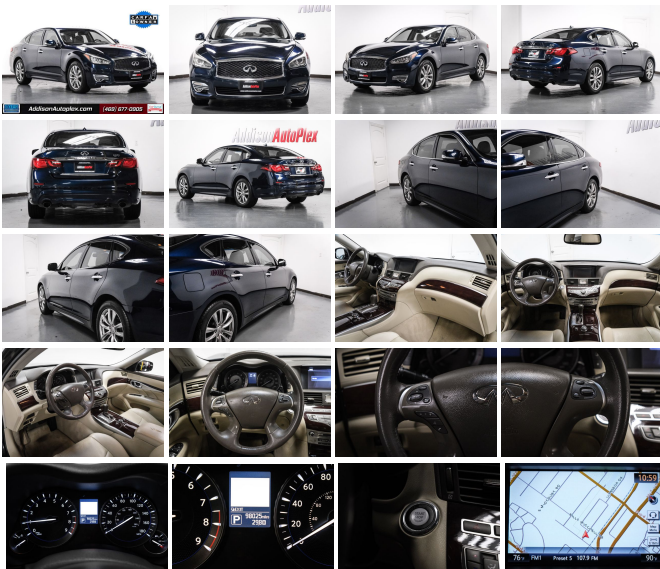

Recent Arrival!
Hermosa Blue 2015 INFINITI Q70 3.7 RWD 7-Speed Automatic 3.7L V6 DOHC 24V VVEL

Premium Package (Around View Monitor w/Moving Object Detection, Bose 2-Channel 10 -Speaker Premium Audio System, Climate-Controlled Front Seats, Heated Steering Wheel, INFINITI Connection System, INFINITI Voice Recognition for Audio, Leather Appointed Seat Trim, Radio: INFINITI Hard Drive Navigation System, and Rear Sonar System), 18" Aluminum Alloy Wheels, 4-Wheel Disc Brakes, 6 Speakers, ABS brakes, Activation Disclaimer, Air Conditioning, Alloy wheels, AM/FM radio: SiriusXM, Anti-whiplash front head restraints, Audio memory, Auto tilt-away steering wheel, Auto-dimming door mirrors, Auto-dimming Rear-View mirror, Automatic temperature control, Brake assist, Bumpers: body-color, Carpeted Trunk Mat/Cargo Net & First Aid Kit, CD player, Delay-off headlights, Driver door bin, Driver vanity mirror, Dual front impact airbags, Dual front side impact airbags, Electronic Stability Control, Four wheel independent suspension, Front anti-roll bar, Front Bucket Seats, Front Center Armrest w/Storage, Front dual zone A/C, Front fog lights, Front reading lights, Fully automatic headlights, Garage door transmitter: HomeLink, Genuine wood console insert, Genuine wood dashboard insert, Genuine wood door panel insert, Heated door mirrors, Heated Front Bucket Seats, Heated front seats, Illuminated entry, Illuminated Kick Plates, Leather Shift Knob, Leather steering wheel, Leatherette Seat Trim, Literature Kit, Low tire pressure warning, Memory seat, MP3 decoder, Occupant sensing airbag, Outside temperature display, Overhead airbag, Overhead console, Panic alarm, Passenger door bin, Passenger vanity mirror, Power door mirrors, Power driver seat, Power moonroof, Power passenger seat, Power steering, Power windows, Radio data system, Radio: AM/FM/CD/MP3 Playback Capability, Rain sensing wipers, Rear anti-roll bar, Rear reading lights, Rear seat center