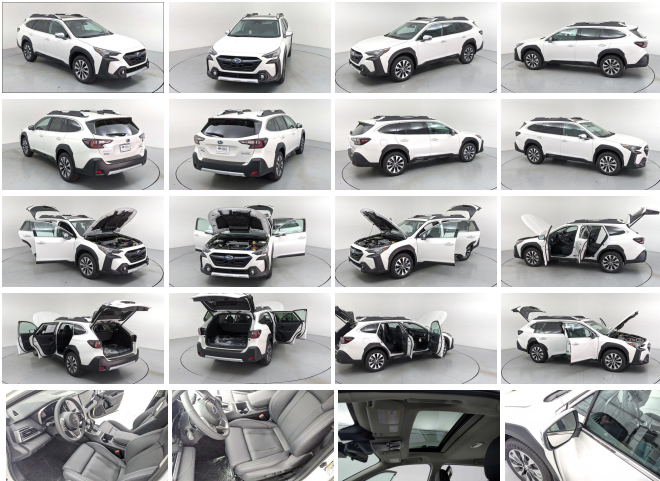

Navigation, Moonroof, Heated/Cooled Leather Seats, Power Liftgate, All Wheel Drive, Turbo Charged, Aluminum Wheels, WIRELESS CHARGER. Crystal White Pearl exterior and Black interior, Touring XT trim. EPA 29 MPG Hwy/22 MPG City! KEY FEATURES INCLUDE Leather Seats, Navigation, Sunroof, All Wheel Drive, Power Liftgate, Heated Driver Seat, Heated Rear Seat, Cooled Driver Seat, Back-Up Camera, Turbocharged, Premium Sound System, Satellite Radio, iPod/MP3 Input, Onboard Communications System, Aluminum Wheels Rear Spoiler, MP3 Player, Privacy Glass, Remote Trunk Release, Keyless Entry. OPTION PACKAGES WIRELESS CHARGER. Subaru Touring XT with Crystal White Pearl exterior and Black interior features a 4 Cylinder Engine with 260 HP at 5600 RPM\*. OUR OFFERINGS You've got a friend in the car business. Horsepower calculations based on trim engine configuration. Fuel economy calculations based on original manufacturer data for trim engine configuration. Please confirm the accuracy of the included equipment by calling us prior to purchase.