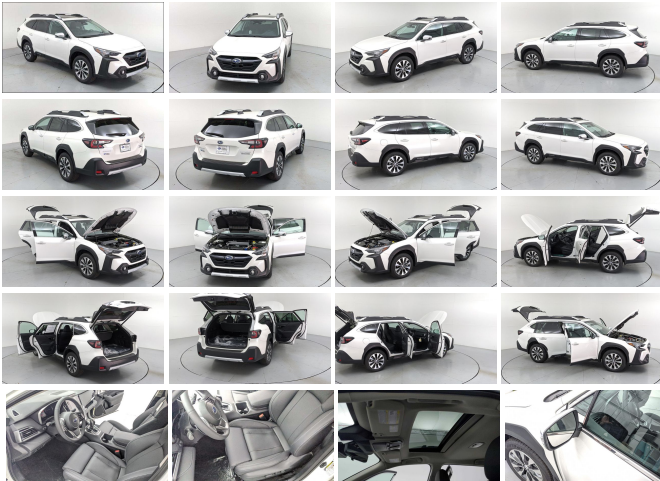

2023 Subaru Outback Touring XT

View this car on our website at charlestonautosales.com/7172335/ebrochure

Lowest **\$44,367**

Specifications:

Year:	2023
VIN:	4S4BTGPD6P3175939
Make:	Subaru
Stock:	SP175939
Model/Trim:	Outback Touring XT
Condition:	New
Body:	SUV
Exterior:	Crystal White Pearl
Engine:	Engine: 2.4L DOHC 16 Valve 4-Cyl Intercooled Turbo -inc: Horizontally opposed, Dual Active Valve Control System (DAVCS) Variable Valve Timing, auto start-stop and Electronic Throttle Control (ETC)
Interior:	Black Leather
Mileage:	0
Drivetrain:	All Wheel Drive
Economy:	City 22 / Highway 29

Navigation, Moonroof, Heated/Cooled Leather Seats, Power Liftgate, All Wheel Drive, Turbo Charged, Aluminum Wheels, WIRELESS CHARGER. Crystal White Pearl exterior and Black interior, Touring XT trim. EPA 29 MPG Hwy/22 MPG City! KEY FEATURES INCLUDE Leather Seats, Navigation, Sunroof, All Wheel Drive, Power Liftgate, Heated Driver Seat, Heated Rear Seat, Cooled Driver Seat, Back-Up Camera, Turbocharged, Premium Sound System, Satellite Radio, iPod/MP3 Input, Onboard Communications System, Aluminum Wheels Rear Spoiler, MP3 Player, Privacy Glass, Remote Trunk Release, Keyless Entry. OPTION PACKAGES WIRELESS CHARGER. Subaru Touring XT with Crystal White Pearl exterior and Black interior features a 4 Cylinder Engine with 260 HP at 5600 RPM*. OUR OFFERINGS You've got a friend in the car business. Horsepower calculations based on trim engine configuration. Fuel economy calculations based on original manufacturer data for trim engine configuration. Please confirm the accuracy of the included equipment by calling us prior to purchase.