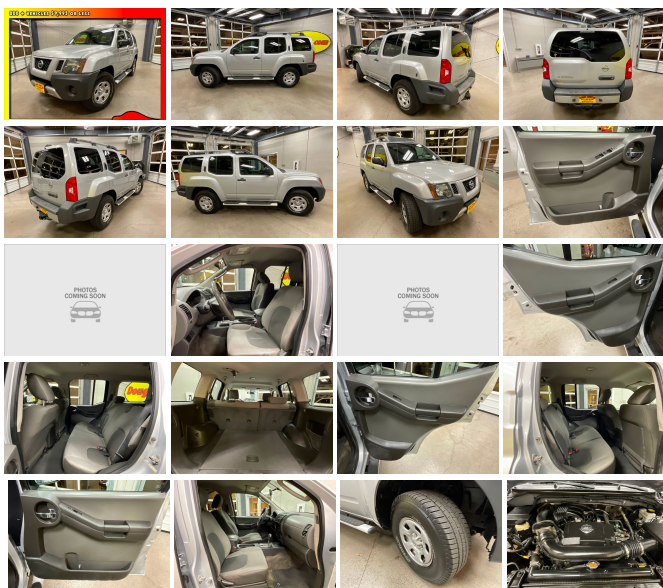

Specifications:

Year:	2011
VIN:	5N1AN0NW4BC509816
Make:	Nissan
Stock:	N09816
Model/Trim:	Xterra X
Condition:	Pre-Owned
Body:	SUV
Exterior:	SILVER
Engine:	4.0L DOHC 24-valve V6 engine w/continuous variable valve timing
Interior:	Black Cloth
Mileage:	216,567
Drivetrain:	4 Wheel Drive
Economy:	City 15 / Highway 20

2011 Nissan Xterra X gets up to 20 mpg highway. This automatic, 4-wheel drive SUV comes equipped with a 4.0L, V6 engine, power windows, power locks, cruise control, running boards and more.

Visit www.dougjustus.com, call: *865-281-1540*, or text: *865-214-0010* for more info.