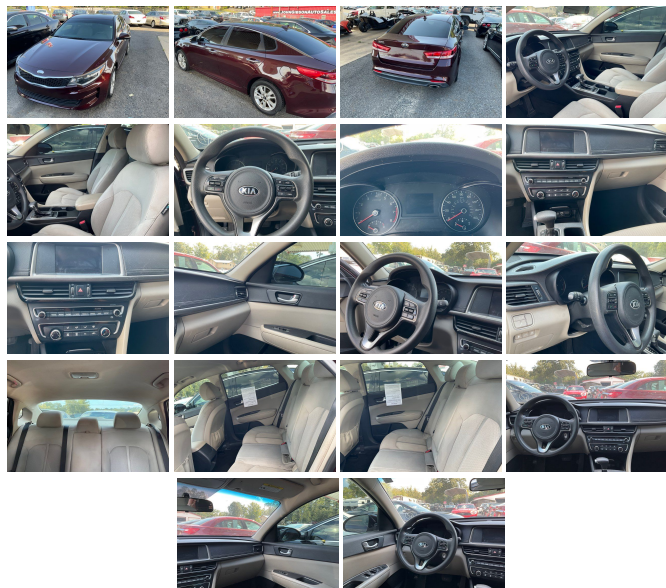

# 2018 Kia Optima LX

View this car on our website at [johngibsonautosales.com/7172003/ebrochure](http://johngibsonautosales.com/7172003/ebrochure)

## Specifications:

**Year:** 2018  
**VIN:** 5XXGT4L32JG233638  
**Make:** Kia  
**Stock:** 43247R2  
**Model/Trim:** Optima LX  
**Condition:** Pre-Owned  
**Body:** Sedan  
**Exterior:** PURPLE  
**Engine:** Engine: 2.4L DOHC I4 GDI  
**Interior:** N/A Cloth  
**Mileage:** 149,225  
**Drivetrain:** Front Wheel Drive  
**Economy:** City 25 / Highway 36

2018 Kia Optima LX

John Gibson Auto Sales - (501) 767-8455 - View this car on our website at [johngibsonautosales.com/7172003/ebrochure](http://johngibsonautosales.com/7172003/ebrochure)