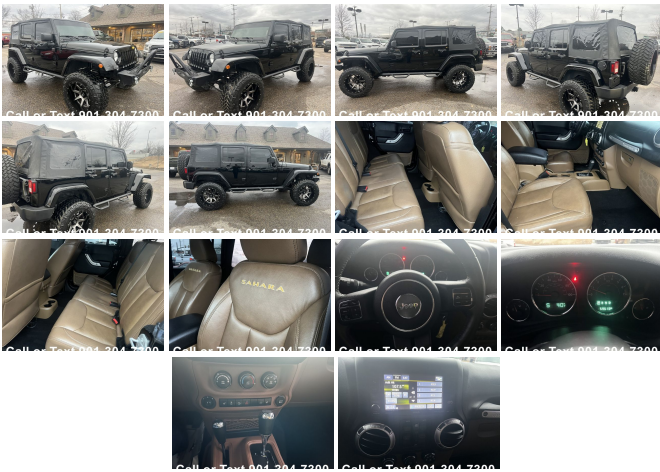

2015 Jeep Wrangler Unlimited Sahara

View this car on our website at colliervilleautocenter.com/7171772/ebrochure

Our Price **\$29,788**

Specifications:

Year:	2015
VIN:	1C4BJWEG7FL744491
Make:	Jeep
Stock:	4242
Model/Trim:	Wrangler Unlimited Sahara
Condition:	Pre-Owned
Body:	SUV
Exterior:	Black
Engine:	ENGINE: 3.6L V6 24V VVT
Interior:	Tan
Mileage:	59,585
Drivetrain:	4 Wheel Drive
Economy:	City 16 / Highway 20

2015 Jeep Wrangler Sahara, Leather, NAV, winch bumper, very clean great looking jeep. Vehicle located at Collierville Auto Center Truck Sales Located at 651 W Poplar Avenue Collierville. We by far have the largest selection of used 4x4 and Diesel trucks in the area, if we have a car you can bet it is a nice one and a bargain. Call or Text us at 901....304///7300 for information or to schedule a test drive. We offer competitive financing and have several banks we partner with to get you the best deal possible. Call or Text today 901....304.....7300