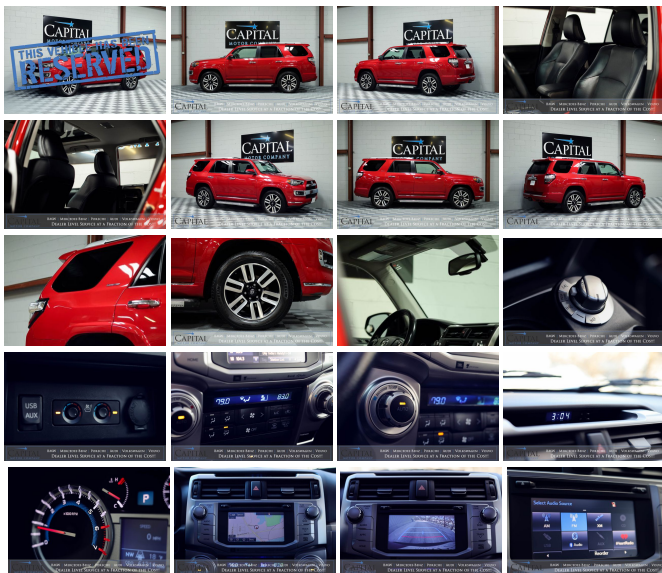

2016 Toyota 4Runner Limited 4x4 SUV w/3rd Row Seats, Navigation, Backup Cam, Moonroof & Tow Pkg

View this car on our website at capitalmotorcompany.com/7171215/ebrochure

Your Price **\$33,950**

Specifications:

Year:	2016
VIN:	JTEBU5JR0G5317194
Make:	Toyota
Stock:	5799
Model/Trim:	4Runner Limited 4x4 SUV w/3rd Row Seats, Navigation, Backup Cam, Moonroof & Tow Pkg
Condition:	Pre-Owned
Body:	SUV
Exterior:	Barcelona Red Metallic
Engine:	4.0-Liter V6
Interior:	Black
Transmission:	5-Speed Automatic
Mileage:	61,088
Drivetrain:	4 Wheel Drive
Economy:	City 17 / Highway 21

We have for sale an absolutely stunning, low mileage 2016 Toyota 4Runner Limited 4x4 7-Passenger Luxury SUV that looks and drives amazing with only 61,088 miles! It has gorgeous Barcelona Red paint with the 20-Inch Duo-Tone Alloy Wheels that give this 4Runner an incredible stance! If you're looking for a clean, low mileage SUV with room for 7 passengers that won't cost an arm and a leg to own and drive, this 4Runner is the perfect choice and we know that if you like how it looks in the pictures you will fall in love when you get to drive it!

- 4.0-Liter V6 Engine and 5-Speed Automatic Transmission with Tow/Haul Mode!
- Full-Time 4-Wheel Drive with Driver Selectable Modes!
 - Full-Time 4x4 uses a center differential to instantly direct power to the appropriate wheels when the traction control detects loss of traction!
 - 4x4 Locked is for driving at normal speeds on slippery or poor road conditions!
 - Low-Range 4x4 is specifically for difficult terrain or pulling out your buddy's Jeep stuck in the mud!
- Class III Tow Package allows this 4Runner to comfortably tow up to 4,700lbs!