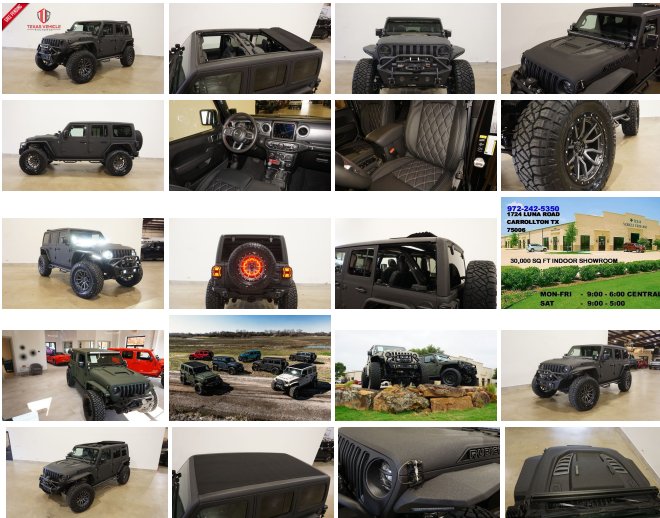

2023 Jeep Wrangler Unlimited Rubicon 4X4 SKY TOP,DUPONT KEVLAR,LIFT,LED'S

View this car on our website at tveauto.com/7170942/ebrochure

Our Price **\$99,900**

Specifications:

Year:	2023
VIN:	1C4HJXFG8PW527692
Make:	Jeep
Stock:	527692
Model/Trim:	Wrangler Unlimited Rubicon 4X4 SKY TOP,DUPONT KEVLAR,LIFT,LED'S
Condition:	Pre-Owned
Body:	SUV
Exterior:	Black
Engine:	ENGINE: 3.6L V6 24V VVT ETORQUE UPG I
Interior:	Black Leather
Transmission:	TRANSMISSION: 8-SPEED AUTOMATIC (850RE)
Mileage:	123
Drivetrain:	4 Wheel Drive
Economy:	City 17 / Highway 23

NATION WIDE FINANCING

SUBMIT CREDIT APP [WWW.TVEAUTO.COM](https://www.tveauto.com)

OR CALL 972-242-5350

"RAPTOR BLACK EDITION"

CUSTOM BUILT **KEVLAR** 2023 JEEP
WRANGLER JL UNLIMITED RUBICON 4X4
WITH 25R PACKAGE

Vehicle History Report : as Of 06/09/2023

CARFAX

Snapshot

2023 JEEP WRANGLER UNLIMITED RUBICON

No accidents or damage reported to CARFAX

Well maintained vehicle

2 Previous owners

Personal vehicle