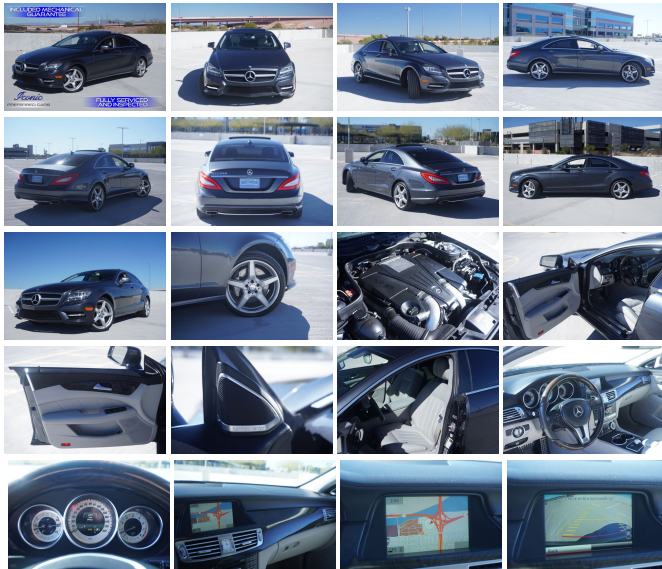

iconicpreferred.com  
4808435171  
2175 E 5th ST  
Tempe, Arizona  
85281

Iconic Preferred  
Cars

**Year:** 2014  
**VIN:** WDDLJ7DB0EA128910  
**Make:** Mercedes-Benz  
**Stock:** 128910  
**Model/Trim:** CLS 550 AMG Sport Pkg.  
**Condition:** Pre-Owned  
**Body:** Sedan  
**Exterior:** Steel Gray Metallic  
**Engine:** Engine: 4.6L Bi-Turbo V8  
**Interior:** Ash/Black Leather  
**Mileage:** 84,589  
**Drivetrain:** Rear Wheel Drive  
**Economy:** City 18 / Highway 27