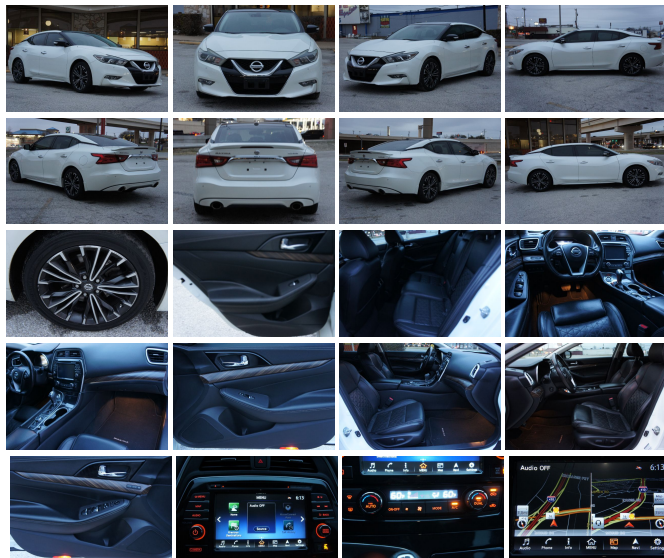

2016 Nissan Maxima 3.5 Platinum

View this car on our website at randlautogroup.com/7170305/ebrochure

Our Price **\$17,995**

Specifications:

Year:	2016
VIN:	1N4AA6AP1GC404875
Make:	Nissan
Stock:	P6036
Model/Trim:	Maxima 3.5 Platinum
Condition:	Pre-Owned
Body:	Sedan
Exterior:	White
Engine:	Engine: 3.5L DOHC 24-Valve V6
Interior:	Charcoal, premium leather
Mileage:	96,101
Drivetrain:	Front Wheel Drive
Economy:	City 22 / Highway 30

2016 Nissan Maxima 3.5 Platinum

R&L Certified Auto Group - (210) 314-4774 - View this car on our website at randlautogroup.com/7170305/ebrochure

Our Location :

2016 Nissan Maxima 3.5 Platinum

R&L Certified Auto Group - (210) 314-4774 - View this car on our website at randlautogroup.com/7170305/ebrochure

Exterior

- Wheels: 18" Machined Aluminum Alloy- Tires: P245/45R18 V-Rated AS BSW
- Steel Spare Wheel- Compact Spare Tire Mounted Inside Under Cargo- Clearcoat Paint
- Power Sliding And Tilting Glass 1st Row Sunroof w/Power Sunshade
- Fixed Glass 2nd Row Sunroof w/Power Sunshade - Body-Colored Front Bumper
- Body-Colored Rear Bumper
- Chrome Side Windows Trim and Black Front Windshield Trim - Chrome Door Handles
- Black Power w/Tilt Down Heated Side Mirrors w/Driver Auto Dimming, Manual Folding and Turn Signal Indicator
- Fixed Rear Window w/Defroster and Power Blind - Light Tinted Glass
- Front Windshield -inc: Sun Visor Strip
- Speed Sensitive Rain Detecting Variable Intermittent Wipers
- Galvanized Steel/Aluminum Panels- Black Grille w/Chrome Accents
- Trunk Rear Cargo Access- Front Fog Lamps- Perimeter/Approach Lights
- LED Brakelights
- Programmable Projector Beam Led Low Beam Daytime Running Headlamps w/Delay-Off
- Laminated Glass