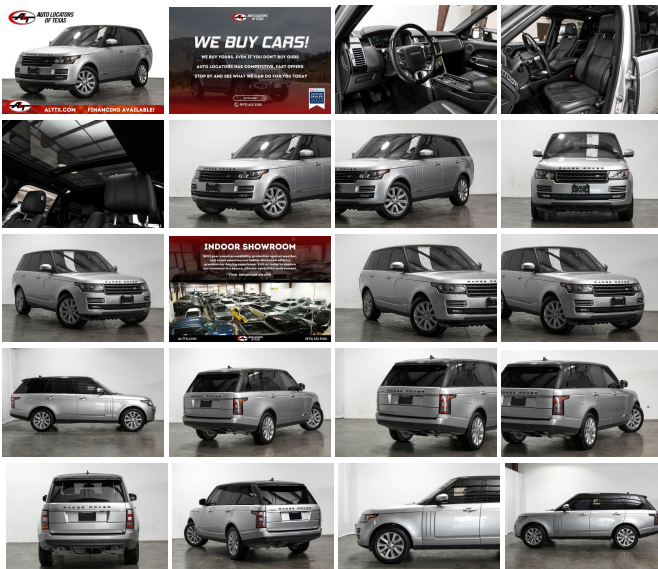

2016 Land Rover Range Rover HSE

View this car on our website at consignmyvehicle.com/7169898/ebrochure

Our Price **\$28,583**

Specifications:

Year:	2016
VIN:	SALGS2VF3GA277739
Make:	Land Rover
Stock:	277739
Model/Trim:	Range Rover HSE
Condition:	Pre-Owned
Body:	SUV
Exterior:	Indus Silver
Engine:	Engine: 3.0L V6 Supercharged -inc: intelligent stop/start
Interior:	Ebony/Ebony/Ebony/Ebony Leather
Mileage:	76,363
Drivetrain:	All Wheel Drive
Economy:	City 17 / Highway 23