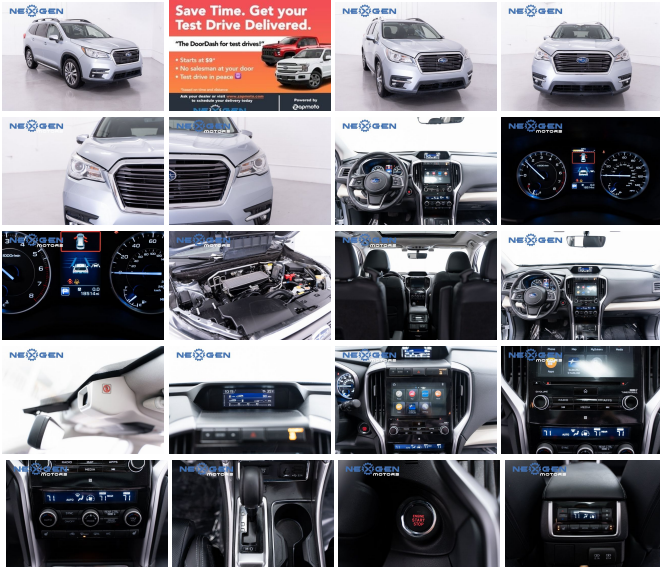

Year:	2020
VIN:	4S4WMPD5L3418534
Make:	Subaru
Stock:	418534
Model/Trim:	Ascent Limited
Condition:	Pre-Owned
Body:	SUV
Exterior:	Ice Silver Metallic
Engine:	Engine: 2.4L DOHC Intercooled Turbocharged
Interior:	slate black Leather
Mileage:	18,536
Drivetrain:	All Wheel Drive
Economy:	City 20 / Highway 26

2020 Subaru Ascent Limited branded title
- AWD

- NEWER TIRES
- LEATHER INTERIOR
- APPLE CARPLAY / ANDROID AUTO
- NAVIGATION
- REAR BUCKET SEATS W/ 7 PASSENGER SEATING
- POWER SEATS
- PANORAMIC SUNROOF
- SAVE THOUSANDS WITH NEXGEN MOTORS!