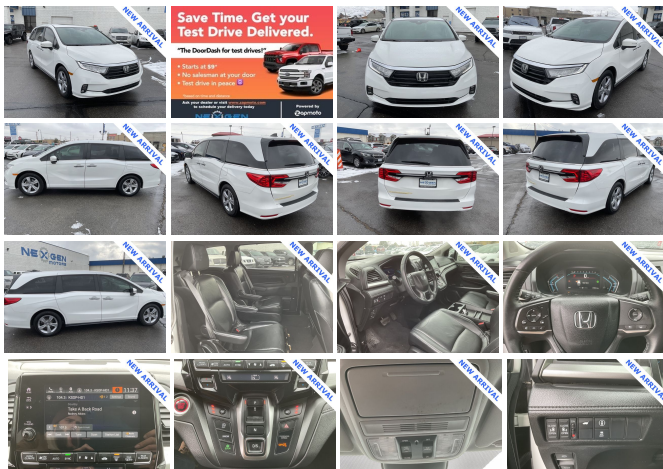

2021 Honda Odyssey EX-L

View this car on our website at nexgenmotorsutah.com/7169562/ebrochure

Our Price **\$28,500**

Specifications:

Year:	2021
VIN:	5FNRL6H79MB027773
Make:	Honda
Stock:	027773
Model/Trim:	Odyssey EX-L
Condition:	Pre-Owned
Body:	Minivan/Van
Exterior:	Platinum White Pearl
Engine:	Engine: 3.5L V6 SOHC 24-Valve i-VTEC
Interior:	Black Leather
Mileage:	19,639
Drivetrain:	Front Wheel Drive
Economy:	City 19 / Highway 28