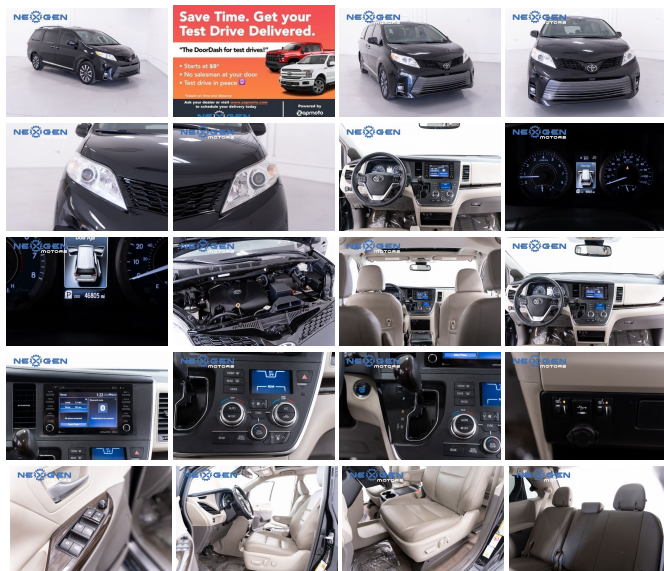

2019 Toyota Sienna XLE

View this car on our website at nexgenmotorsutah.com/7169560/ebrochure

Our Price **\$27,000**

Specifications:

Year: 2019
VIN: 5TDDZ3DC3KS212291
Make: Toyota
Stock: 212291
Model/Trim: Sienna XLE
Condition: Pre-Owned
Body: Minivan/Van
Exterior: Midnight Black Metallic
Engine: Engine: 3.5L DOHC V6 SMPI
Interior: Tan Leather
Mileage: 46,794
Drivetrain: All Wheel Drive
Economy: City 18 / Highway 24

- 2019 Toyota Sienna XLE branded title
- AWD
- NEWER TIRES
- SUNROOF
- NAVIGATION
- POWER SLIDING DOORS
- POWER SEATS
- HEATED SEATS
- KEYLESS ENTRY
- POWER LIFTGATE
- SAVE THOUSANDS WITH NEXGEN MOTORS!