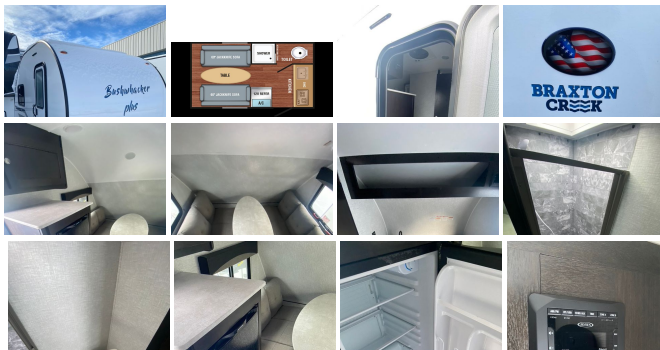

Exterior Length15' 6"
Exterior Width6' 9"
Exterior Height8' 6"
Axle Height1660
Interior Height0
Unloaded TT Weight0
DRY Weight1960
Gross Vehicle Weight Rating (GVWR)3300
Carrying Capacity (-Fresh Water)1190.6
Fresh Water Capacity18
Gray Water Capacity18
Black Water Capacity8.5
Sleeping Capacity2
L.P.Gas1 - 20# BOTTLES 5 LBS.
Outside Kitchen--
Awning Length0
Tag For Floorplan0
Slideout--
Optional Additions--
Hitch Weight300
Axle Weight1660
Exterior Box Length12' 6"
Frame Size5 1/4"
Tire SizeST235/75R15C
Tire Rated Load2340# @ 50 PSI
Rim Size15 X 6 J
Rim Rated Load2860
Gross Axle Weight Rating (GAWR)3000
Gross Axle Capacity3000
Slideouts Per Unit0
Axles Per Unit1