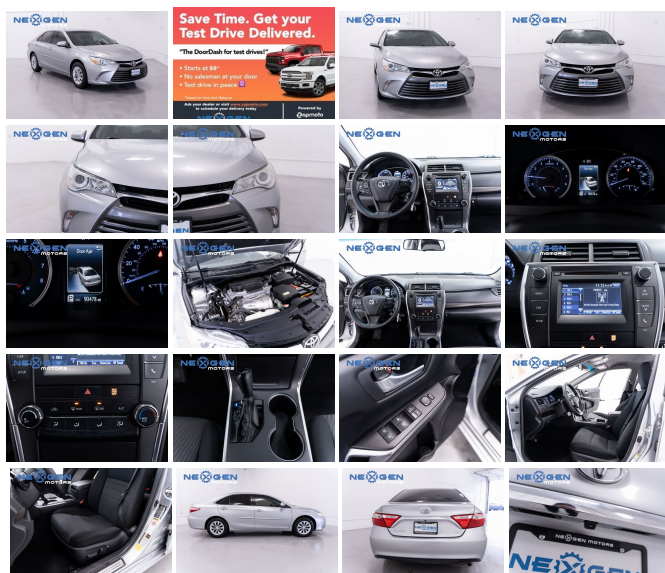

## Specifications:

<b>Year:</b>	2016
<b>VIN:</b>	4T4BF1FK7GR579059
<b>Make:</b>	Toyota
<b>Stock:</b>	143147A
<b>Model/Trim:</b>	Camry XLE
<b>Condition:</b>	Pre-Owned
<b>Body:</b>	Sedan
<b>Exterior:</b>	Celestial Silver Metallic
<b>Engine:</b>	Engine: 2.5L I-4 DOHC SMPI
<b>Interior:</b>	Black Leather
<b>Mileage:</b>	90,000
<b>Drivetrain:</b>	Front Wheel Drive
<b>Economy:</b>	City 25 / Highway 35