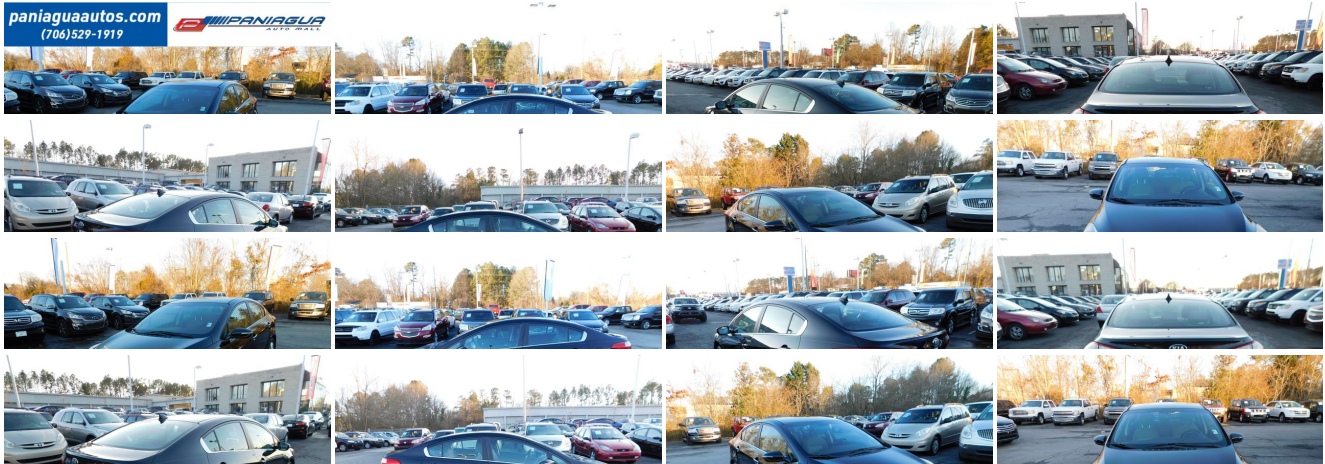

paniaguaautos.com
(706)529-1919

2014 Kia Forte EX

Our Price \$8,995

View this vehicle on our website at paniaguaautos.com

706-529-1919 & 423-472-4045
1776 E. Walnut Ave, Dalton, GA 30721

Photos
Details
Contact

Specifications:

Year:	2014
VIN:	KNAFX4A82E5079180
Make:	Kia
Stock:	9613
Model/Trim:	Forte EX
Condition:	Pre-Owned
Body:	Sedan
Exterior:	Black
Engine:	Engine: 2.0L I4 DOHC D-CVVT
Interior:	Gray Cloth
Transmission:	AUTOMATIC
Mileage:	136,113
Drivetrain:	Front Wheel Drive
Economy:	City 24 / Highway 36

Vehicle Description

2014 KIA FORTE EX 2.0L 4 CYLINDER AUTOMATIC CLOTH INTERIOR ALL POWER HURRY IN TODAY AND TAKE ADVANTAGE OF ALL OUR SPECIAL DEALS WE HAVE THE BEST SELECTION OF USED VEHICLES IN TOWN

Installed Options