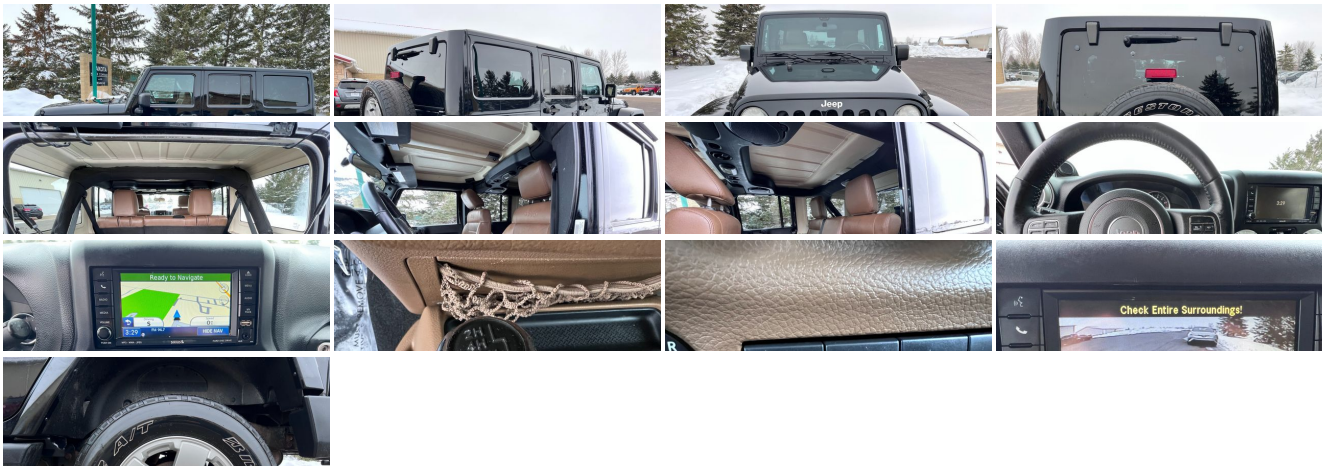

2011 Jeep Wrangler Unlimited Sahara

Our Price \$14,995

View this vehicle on our website at dakotamotor.com

(651) 460-6655

22098 Canton Court, Farmington, MN 55024

Photos

Details

Contact

Specifications:

Year:	2011
VIN:	1J4HA5H11BL571955
Make:	Jeep
Model/Trim:	Wrangler Unlimited Sahara
Condition:	Pre-Owned
Body:	SUV
Exterior:	Black Clear Coat
Engine:	3.8L OHV 12-VALVE SMPI V6 ENGINE
Interior:	Tan Leather
Mileage:	155,479
Drivetrain:	4 Wheel Drive
Economy:	City 15 / Highway 19

Vehicle Description

!!!LEATHER!!!4x4!!!LOW PRICE!!!!CALL 651-460-6655

Check out our full line of inventory at DAKOTAMOTOR.COM

Call us anytime and ask for Bart or David and we will be happy to assist you. For your convenience please call before you come to be certain of availability. Full financing available. All of our vehicles have been checked by our in house service department. All of our vehicles are clean title and have actual miles. Enjoy our low overhead low price philosophy. We buy in bulk and sell at wholesale cost to save you the new car store markup!! 30years in wholesaling makes us retailing's smartest choice for a price savvy saver.

Exterior

- Deep-tint sunscreen windows- Easy folding soft top- Full size spare tire
- Matching spare wheel- P255/70R18 on/off-road OWL tires- Sunrider soft top feature
- Tubular side steps- 18" x 7.5" satin silver painted aluminum wheels
- Auto on/off headlamps- Black/silver front bumper- Black/silver rear bumper
- Body color fender flares- Body color grille- Fog lamps- Front door tinted glass
- Halogen headlamps- Hood insulation- Outside tire carrier- Pwr heated exterior mirrors
- Tinted windshield glass- Variable intermittent windshield wipers