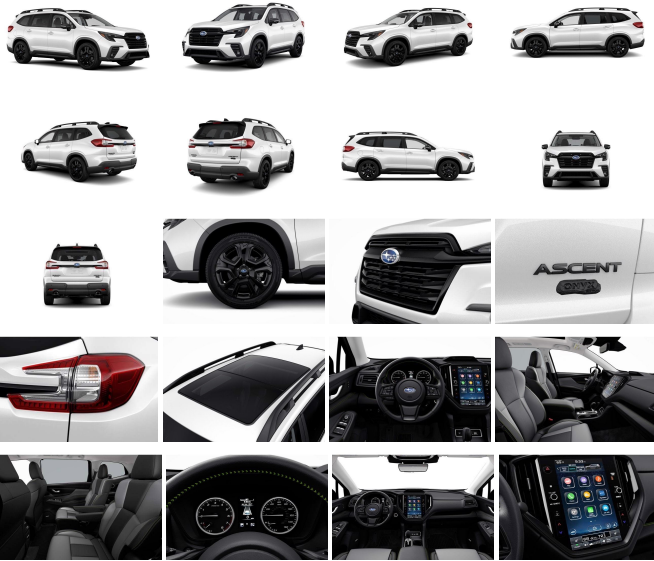

2023 Subaru Ascent Onyx Edition Limited

View this car on our website at charlestonautosales.com/7168809/ebrochure

Lowest **\$48,444**

Specifications:

Year:	2023
VIN:	4S4WMAKD3P3419453
Make:	Subaru
Stock:	SP419453
Model/Trim:	Ascent Onyx Edition Limited
Condition:	New
Body:	SUV
Exterior:	Crystal White Pearl
Engine:	Engine: 2.4L DOHC 16 Valve 4-Cylinder Turbo -inc: twin scroll intercooled turbocharger, Dual Active Valve Control System (DAVCS) variable valve timing and Electronic Throttle Control (ETC)
Interior:	Gray
Mileage:	0
Drivetrain:	All Wheel Drive
Economy:	City 19 / Highway 25

Nav System, Moonroof, Third Row Seat, Heated Seats, Panoramic Roof, All Wheel Drive, Turbo Charged Engine, Quad Bucket Seats, Aluminum Wheels, Power Liftgate. Onyx Edition Limited trim. EPA 25 MPG Hwy/19 MPG City! KEY FEATURES INCLUDE Third Row Seat, Navigation, Sunroof, Panoramic Roof, All Wheel Drive, Quad Bucket Seats, Power Liftgate, Rear Air, Heated Driver Seat, Heated Rear Seat, Back-Up Camera, Turbocharged, Premium Sound System, Satellite Radio, iPod/MP3 Input Rear Spoiler, MP3 Player, Privacy Glass, Remote Trunk Release, Keyless Entry. WHO WE ARE You've got a friend in the car business. Fuel economy calculations based on original manufacturer data for trim engine configuration. Please confirm the accuracy of the included equipment by calling us prior to purchase.