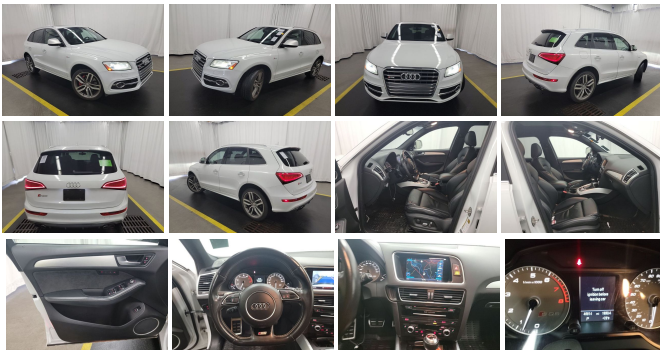

2016 Audi SQ5 Premium Plus

View this car on our website at 311chevy.com/7168753/ebrochure

Our Price **\$28,998**

Specifications:

Year:	2016
VIN:	WA1CCA5P5GA030799
Make:	Audi
Stock:	030799
Model/Trim:	SQ5 Premium Plus
Condition:	Pre-Owned
Body:	SUV
Exterior:	Glacier White Metallic
Engine:	Engine: 3.0 TFSI 6 Cylinder 354 HP
Interior:	Black Leather
Mileage:	49,930
Economy:	City 17 / Highway 24

Audi SQ5 For Sale.

Technology Package, Navigation, Sunroof Bluetooth, Audi Side assist, Fine Nappa Leather Package, 21" wheel Package, Red brake Calipers, Carfax Certified No accidents! Glacier White Metallic!

Exterior

- Wheels: 8.5" x 20" 5-Parallel-Spoke S Design - Tires: P255/45R20 Summer Performance
- Tire Mobility Kit- Steel Spare Wheel- Compact Spare Tire Mounted Inside Under Cargo
- Clearcoat Paint
- Express Open/Close Sliding And Tilting Glass 1st And 2nd Row Sunroof w/Power Sunshade
- Body-Colored Front Bumper- Body-Colored Rear Bumper
- Aluminum Side Windows Trim and Black Front Windshield Trim
- Body-Colored Door Handles
- Metal-Look Power Heated Auto Dimming Side Mirrors w/Power Folding and Turn Signal Indicator
- Fixed Rear Window w/Fixed Interval Wiper and Defroster- Deep Tinted Glass
- Speed Sensitive Rain Detecting Variable Intermittent Wipers w/Heated Jets
- Galvanized Steel/Aluminum Panels- Lip Spoiler- Chrome Grille
- Front License Plate Bracket- Power Liftgate Rear Cargo Access
- Tailgate/Rear Door Lock Included w/Power Door Locks- Roof Rack
- Front And Rear Fog Lamps- Perimeter/Approach Lights- LED Brake Lights
- Programmable Projector Beam High Intensity Low/High Beam Daytime Running Auto-Leveling Headlamps w/Washer and Delay-Off
- Cornering Lights