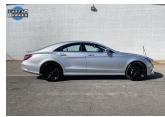

2016 Mercedes-Benz CLS 550 CLS 550

View this car on our website at 311chevy.com/7168697/ebrochure

Our Price **\$34,790**

Specifications:

Year:	2016
VIN:	WDDLJ7DB6GA168217
Make:	Mercedes-Benz
Stock:	168217
Model/Trim:	CLS 550 CLS 550
Condition:	Pre-Owned
Body:	Sedan
Exterior:	Iridium Silver Metallic
Interior:	Black Leather
Mileage:	46,583
Drivetrain:	Rear Wheel Drive
Economy:	City 17 / Highway 26

2016 Mercedes CLS 550 For Sale! Massaging Seats, Navigation, Sunroof with Sunshade, Bluetooth, Sirius XM Satellite Radio, Harman Kardon Premium Sound System, Lane Tracking Package, Parking Assist, package, Full LED Headlights with Active Curve, Heated and Cooled Seats, Adaptive High Beam Assist, Blind Spot assist, Illuminated Star, AMG Steering Wheel, and More! Carfax Certified 1 Owner!

[788] Wheels: 19" Amg Multi Spoke
inc: Tires: 19"
\$1,000

[736] Black Ash Wood Trim

[321] Wheel Package
inc: Manual Mode for Transmission
3-Spoke AMG Sport Steering Wheel
\$260

[P02] Premium Package
inc: Power Rear-Window Sunshade
Electronic Trunk Closer
Full-LED Headlamps w/Active Curve Illumination
Mirror Package Code
Heated & Active Ventilated Front Seats
Power Folding Mirrors
KEYLESS GO Package Control Code
Rearview Camera
KEYLESS GO
Adaptive Highbeam Assist
\$4,200