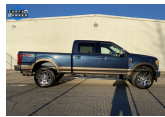

# 2017 Ford Super Duty F-250 Pickup Lariat

View this car on our website at [311chevy.com/7168479/ebrochure](http://311chevy.com/7168479/ebrochure)

Our Price **\$47,936**

## Specifications:

<b>Year:</b>	2017
<b>VIN:</b>	1FT7W2BTXHEE68459
<b>Make:</b>	Ford
<b>Stock:</b>	E68459
<b>Model/Trim:</b>	Super Duty F-250 Pickup Lariat
<b>Condition:</b>	Pre-Owned
<b>Body:</b>	Pickup Truck
<b>Exterior:</b>	Blue
<b>Engine:</b>	ENGINE: 6.7L 4V OHV POWER STROKE V8 TURBO DIESEL B20
<b>Interior:</b>	Camel Leather
<b>Mileage:</b>	123,695
<b>Drivetrain:</b>	4 Wheel Drive

2017 Ford F 250 Lariat For Sale! 4X4 Crew Cab, Lariat Ultimate Package, Fully Loaded With Everything! Navigation, Bluetooth, Sirius XM Satellite Radio, Twin Panel Moonroof, Remote Start System, Heated & Cooled Front Seats, Reverse Sensing System, Locking Removable Tailgate, Tow Hooks, Trailer Sway Control, Power Sliding Rear Window, Built In Inverter to Charge your laptop and devices, Remote Keyless Entry, Trailer Brake Controller, FX4 Off-road System, All Weather Floor Mats, Roof Clearance Lights, LED Box Lights, Power Fold Side Mirrors, and More! Carfax Certified 1 Owner!