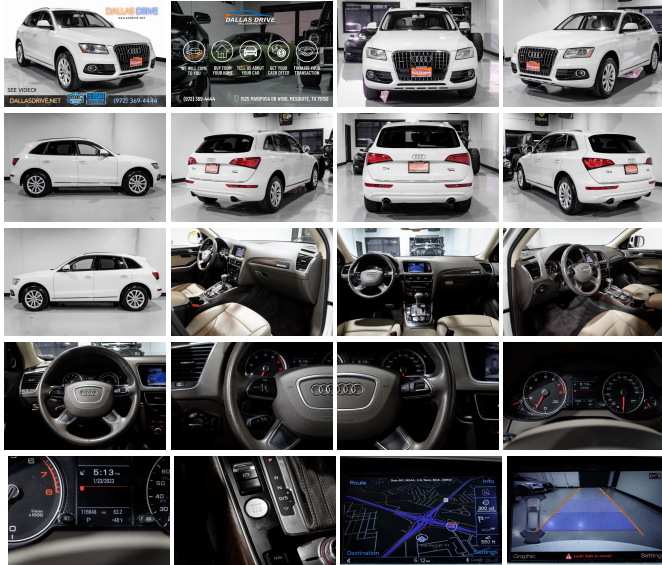

Price **$15,000**

Specifications:

Year:	2016
VIN:	WA1L2AFP0GA127170
Make:	Audi
Stock:	127170
Model/Trim:	Q5 2.0T Premium Plus
Condition:	Pre-Owned
Body:	SUV
Exterior:	White
Interior:	Leather
Mileage:	116,625
Economy:	City 20 / Highway 27

Recent Arrival!