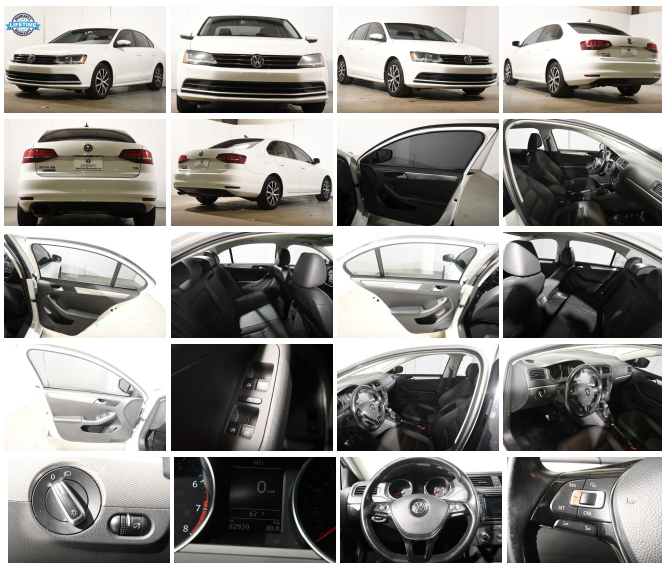

2017 Volkswagen Jetta 1.4T SE

Sound Auto Wholesalers - - View this car on our website at soundautowholesalers.com/7168324/ebrochure