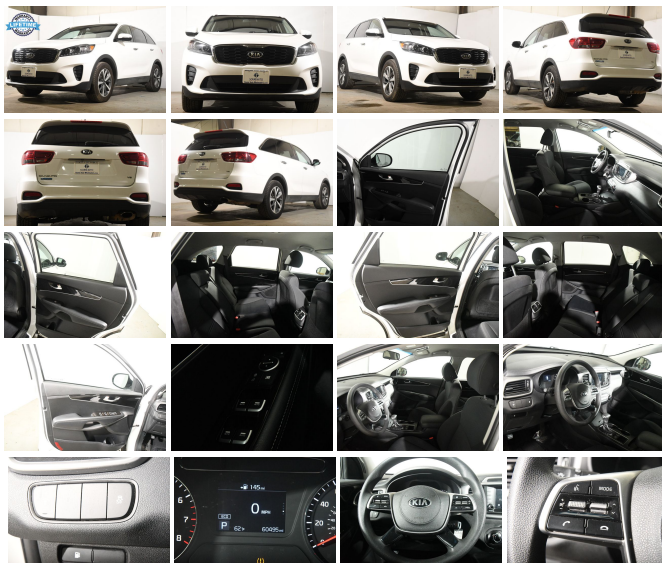

2020 Kia Sorento LX V6 w/ 3rd Row

Sound Auto Wholesalers - - View this car on our website at soundautowholesalers.com/7168317/ebrochure