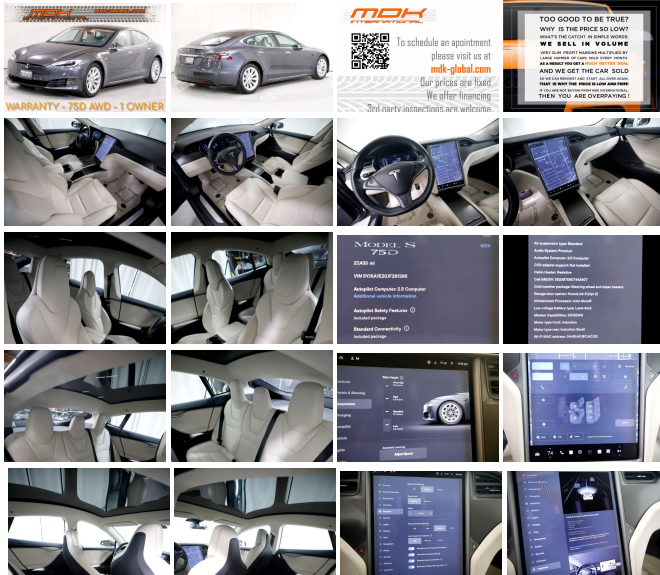

BY APPOINTMENT ONLY
OUR PRICES ARE FIRM

Financing available