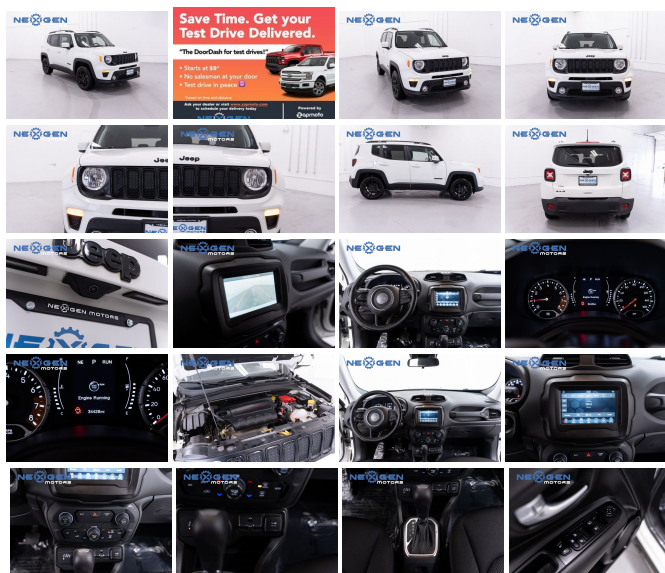

## Specifications:

<b>Year:</b>	2020
<b>VIN:</b>	ZACNJBBB0LPM01007
<b>Make:</b>	Jeep
<b>Stock:</b>	M01007
<b>Model/Trim:</b>	Renegade Altitude
<b>Condition:</b>	Pre-Owned
<b>Body:</b>	SUV
<b>Exterior:</b>	Alpine White Clearcoat
<b>Engine:</b>	ENGINE: 2.4L I4 ZERO EVAP M-AIR
<b>Interior:</b>	Black Cloth
<b>Mileage:</b>	34,346
<b>Drivetrain:</b>	4 Wheel Drive
<b>Economy:</b>	City 21 / Highway 29