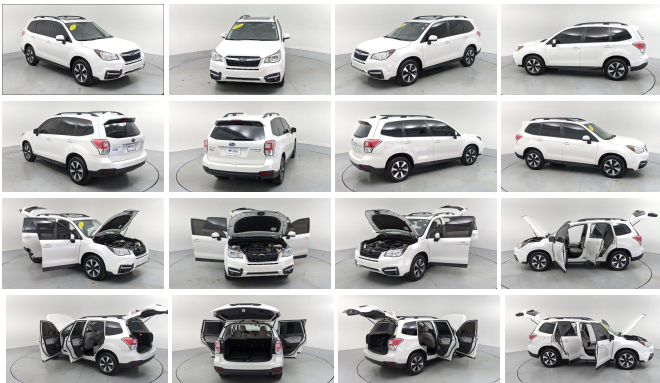

JUST REPRICED FROM \$21,916, EPA 32 MPG Hwy/26 MPG City! Excellent Condition, Subaru Certified. Sunroof, Heated Seats, Smart Device Integration, Onboard Communications System, CD Player, iPod/MP3 Input, Satellite Radio, Panoramic Roof KEY FEATURES INCLUDE Sunroof, Panoramic Roof, All Wheel Drive, Back-Up Camera, Satellite Radio, iPod/MP3 Input, CD Player, Onboard Communications System, Aluminum Wheels, Smart Device Integration Rear Spoiler, MP3 Player, Keyless Entry, Privacy Glass, Steering Wheel Controls. OPTION PACKAGES ALL-WEATHER PKG EYESIGHT BLIND SPOT DETECTION Heated Front Seats, Heated Exterior Mirrors, High Grade Instrument Cluster w/Color LCD Display, EyeSight System, adaptive cruise control, low speed pre-collision braking control and vehicle lane departure warning, Blind Spot Detection w/Rear Cross Traffic Alert, Steering Responsive Fog Lights (SRF), Windshield Wiper De-Icer. Subaru Premium with Crystal White Pearl exterior and Gray interior features a 4 Cylinder Engine with 170 HP at 5800 RPM*. Serviced here, Non-Smoker vehicle, Originally bought here, COMES WITH OUR CREWS FOREVER PROTECTION PLAN, CLEAN CARFAX AND ONE OWNER TRADE-IN AFFORDABILITY Reduced from \$21,916. PURCHASE WITH CONFIDENCE Vehicles must pass a 152-point inspection, Additional coverages available, One-year Trial Subscription to STARLINK Safety Plus Package with Automatic Collision Notification, 24/7 Roadside Assistance is included, 3-Month trial to SiriusXM satellite radio programming included, \$500 Owner Loyalty Coupon. Free CarFax Vehicle History Report available, 7-year/100,000-mile Powertrain coverage with \$0 deductible BUY FROM AN AWARD WINNING DEALER You've got a friend in the car business. Pricing analysis performed on 1/20/2023. Horsepower calculations based on trim engine configuration. Fuel economy calculations based on original manufacturer data for trim engine configuration. Please confirm the accuracy of the included equipment by calling us prior to purchase.