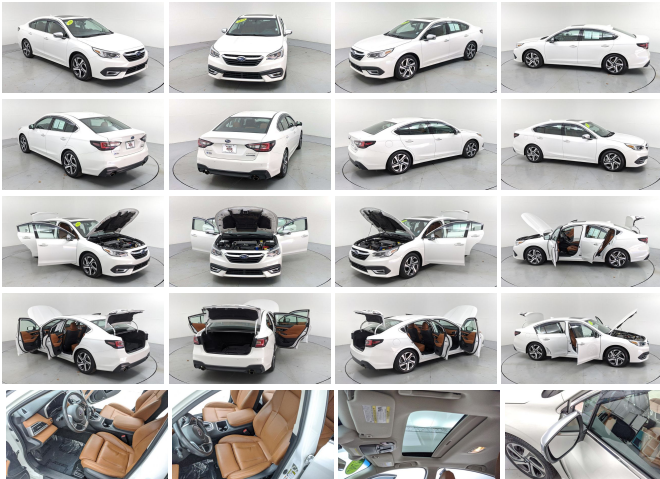

## Specifications:

<b>Year:</b>	2020
<b>VIN:</b>	4S3BWGP69L3008921
<b>Make:</b>	Subaru
<b>Stock:</b>	P2846
<b>Model/Trim:</b>	Legacy Touring XT
<b>Condition:</b>	Pre-Owned
<b>Body:</b>	Sedan
<b>Exterior:</b>	Crystal White Pearl
<b>Engine:</b>	Engine: 2.4L DOHC 16 Valve 4-Cylinder Turbo -inc: intercooled, twin scroll turbo, Dual Active Valve Control System (DAVCS) variable valve timing, Electronic Throttle Control (ETC) and direct injection
<b>Interior:</b>	Tan Leather
<b>Mileage:</b>	49,197
<b>Economy:</b>	City 24 / Highway 32