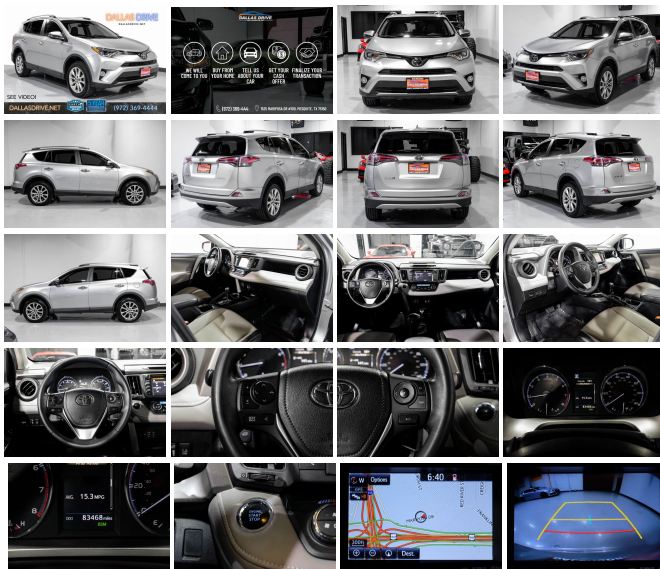

2018 Toyota RAV4 Limited

View this car on our website at dallasdrive.net/7167682/ebrochure

Price **$21,316**

Specifications:

Year:	2018
VIN:	2T3YFREVXJW423224
Make:	Toyota
Stock:	423224
Model/Trim:	RAV4 Limited
Condition:	Pre-Owned
Body:	SUV
Exterior:	Silver Sky Metallic
Engine:	Engine: 2.5L DOHC 4-Cylinder w/Dual VVT-i
Interior:	Black
Mileage:	83,425
Drivetrain:	Front Wheel Drive
Economy:	City 23 / Highway 29

Recent Arrival! Priced below KBB Fair Purchase Price!

3.815 Axle Ratio, 4-Wheel Disc Brakes, 6 Speakers, ABS brakes, Air Conditioning, AM/FM radio: SiriusXM, Auto High-beam Headlights, Automatic temperature control, Brake assist, Bumpers: body-color, Driver door bin, Driver vanity mirror, Dual front impact airbags, Dual front side impact airbags, Electronic Stability Control, Exterior Parking Camera Rear, Four wheel independent suspension, Front anti-roll bar, Front Bucket Seats, Front Center Armrest, Front dual zone A/C, Front fog lights, Front reading lights, Fully automatic headlights, Illuminated entry, Knee airbag, Low tire pressure warning, Occupant sensing airbag, Outside temperature display, Overhead airbag, Overhead console, Panic alarm, Passenger door bin, Passenger vanity mirror, Power door mirrors, Power driver seat, Power steering, Power windows, Radio data system, Rear anti-roll bar, Rear seat center armrest, Rear window defroster, Rear window wiper, Remote keyless entry, Speed control, Speed-sensing steering, Split folding rear seat, Spoiler, Steering wheel mounted audio controls, Tachometer, Telescoping steering wheel, Tilt steering wheel, Traction control, and Trip computer. 2018 Toyota RAV4 Limited FWD 6-Speed Automatic 2.5L 4-Cylinder DOHC Dual VVT-i Silver Sky Metallic