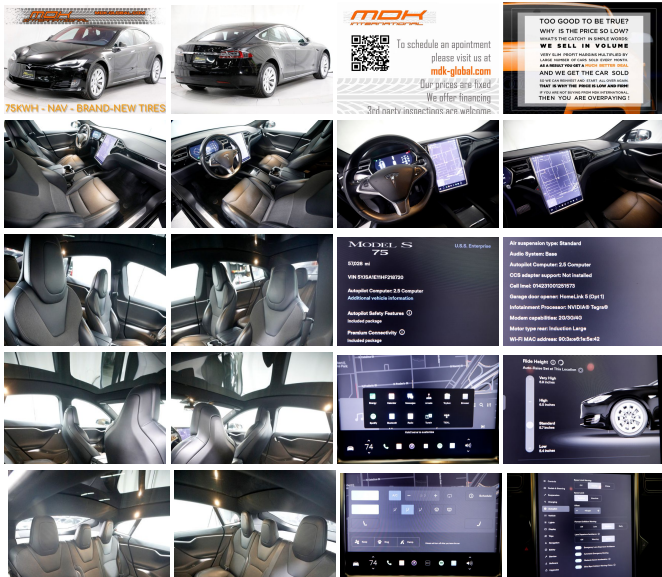

Specifications:

Year:	2017
VIN:	5YJSA1E11HF218720
Make:	Tesla
Model/Trim:	Model S 75
Condition:	Pre-Owned
Body:	Sedan
Exterior:	Obsidian Black Metallic
Engine:	Engine: 3-Phase/4-Pole Electric -inc: 75 kWh battery
Interior:	Black Leather/Cloth
Mileage:	56,939
Drivetrain:	Rear Wheel Drive
Economy:	City 97 / Highway 100

- Local private party trade in on a newer Tesla
- 75 Kwh battery
- Back up camera
- Autopilot hardware
- Supercharging
- Navigation
- 2 keys + books + charger
- Clean title
- Carfax certified
- 2 previous owners
- Brand-new set of Kumho Majesty 9 tires all the way around